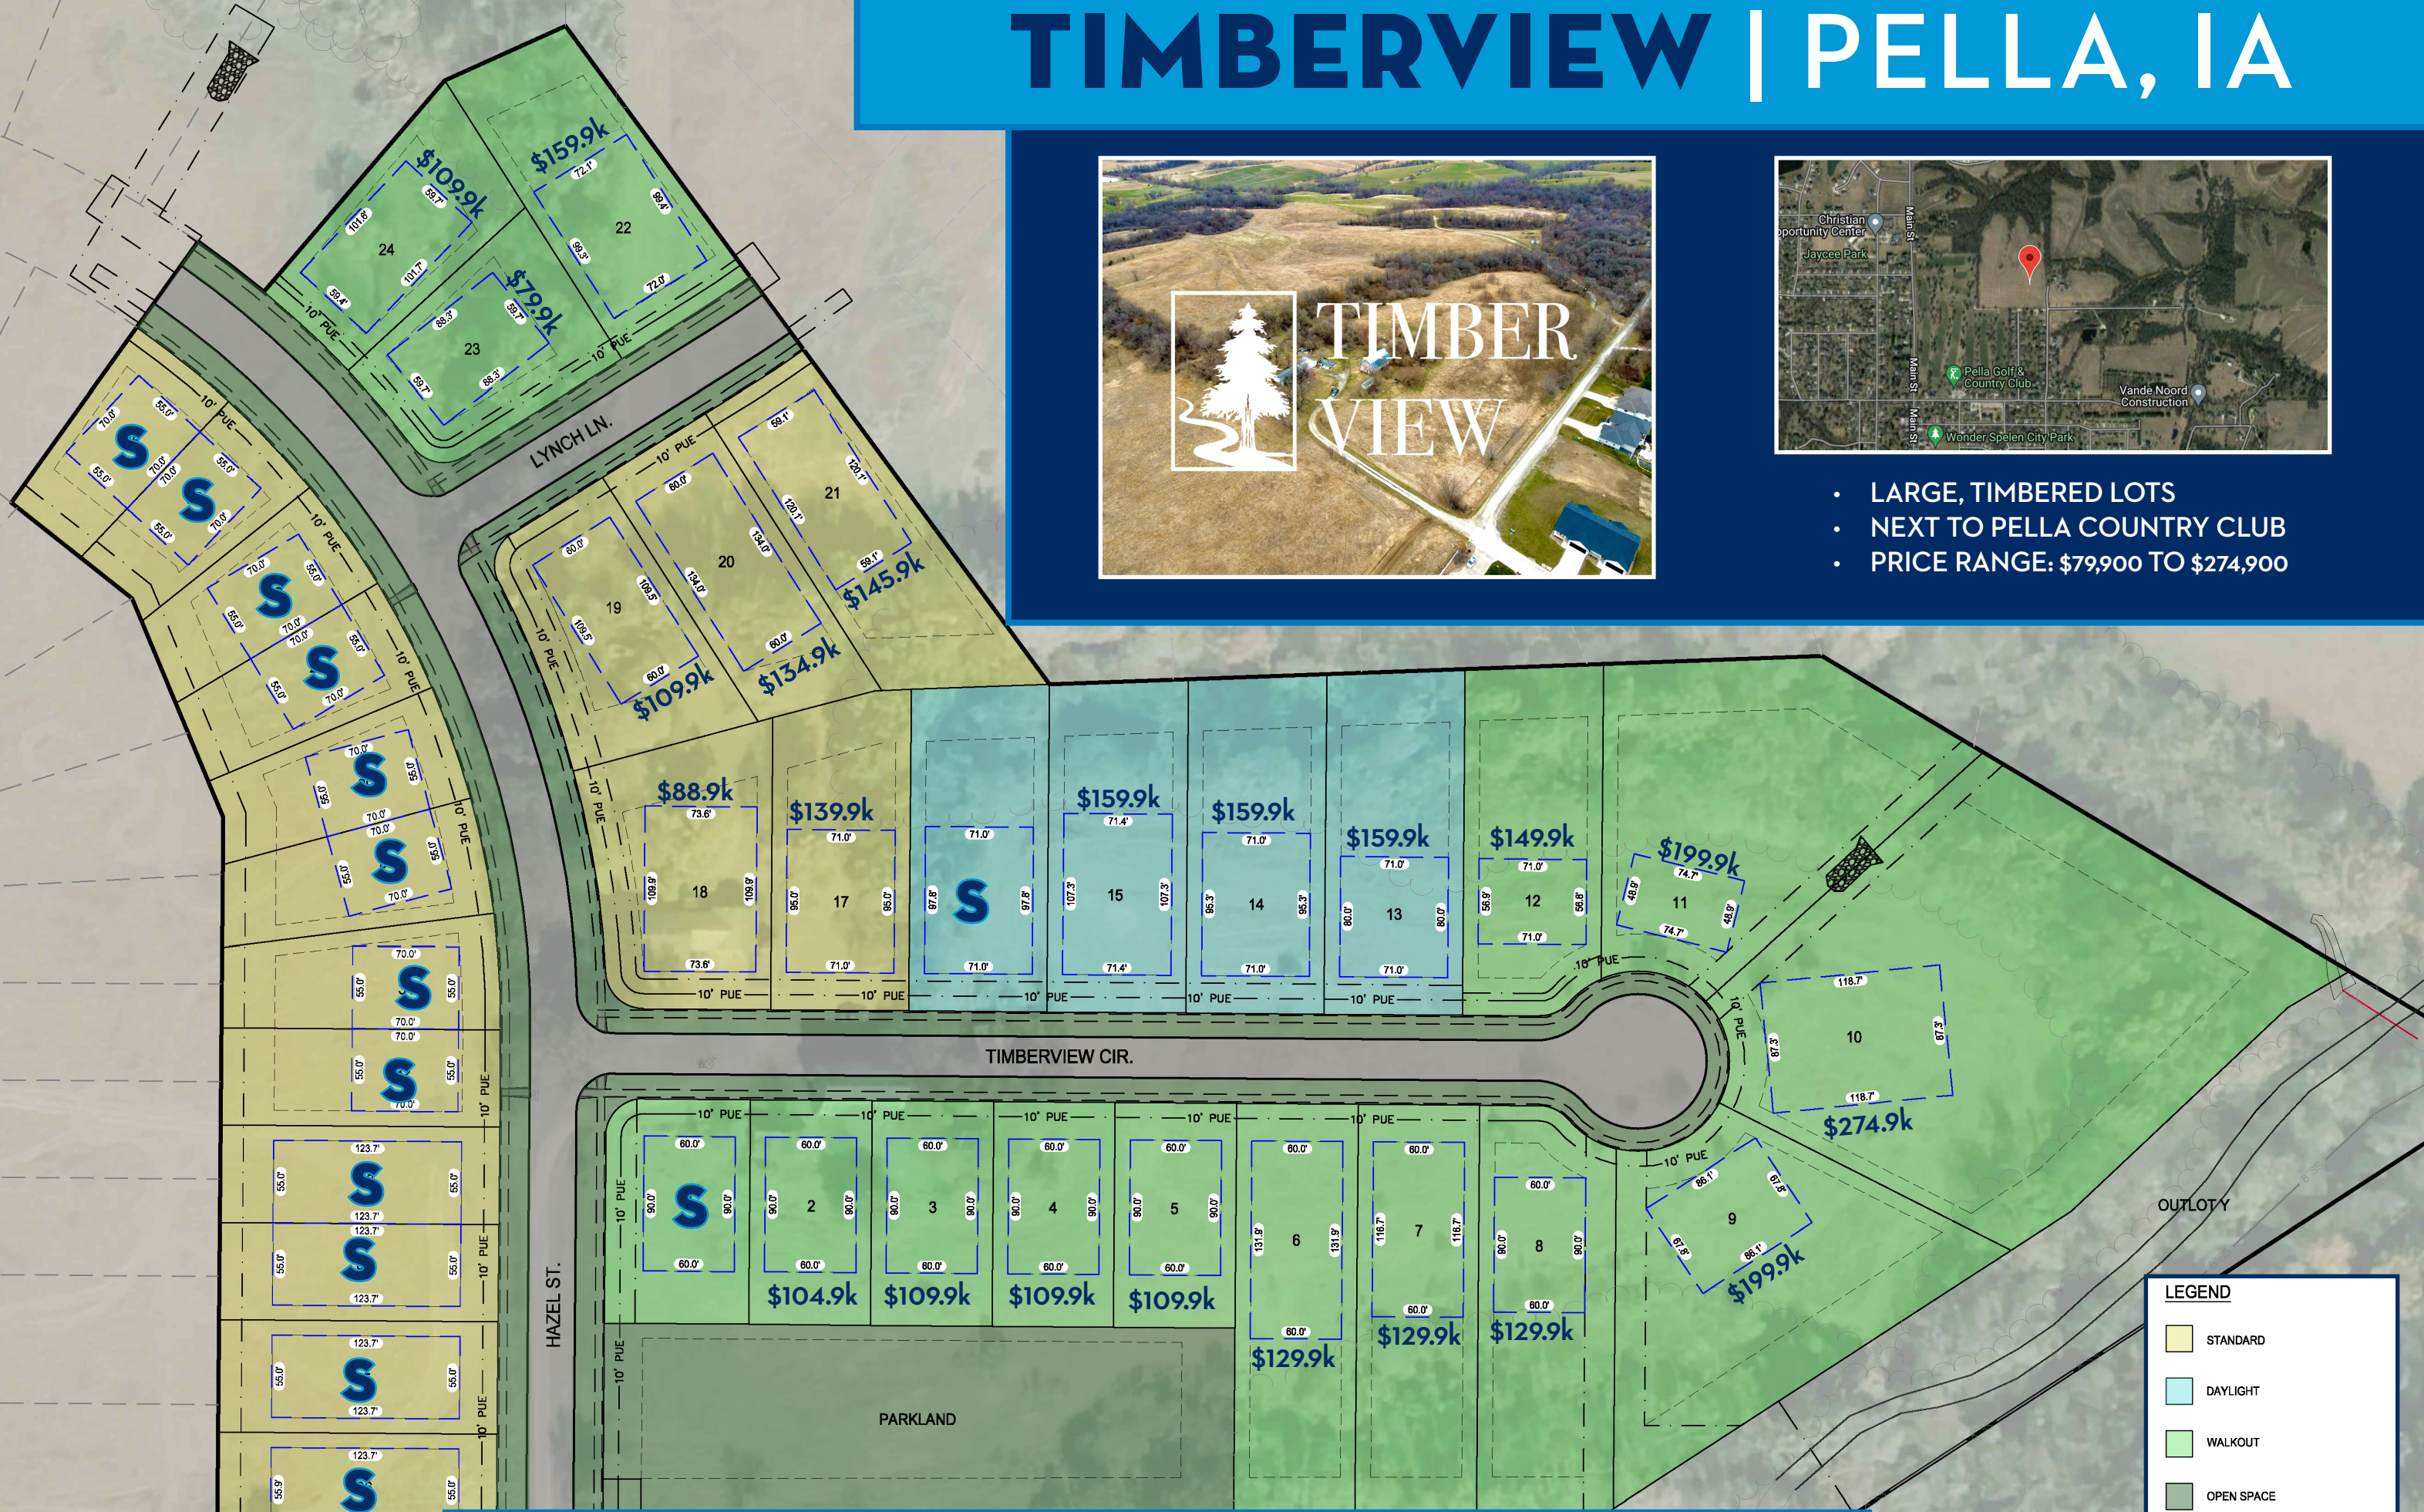

TIMBERVIEW | PELLA, IA

- LARGE, TIMBERED LOTS
- NEXT TO PELLA COUNTRY CLUB
- PRICE RANGE: \$79,900 TO \$274,900

BJ STOKESBARY
Licensed to sell real estate in Iowa

E: bj@atirealty.com
Ph: 515-520-7851