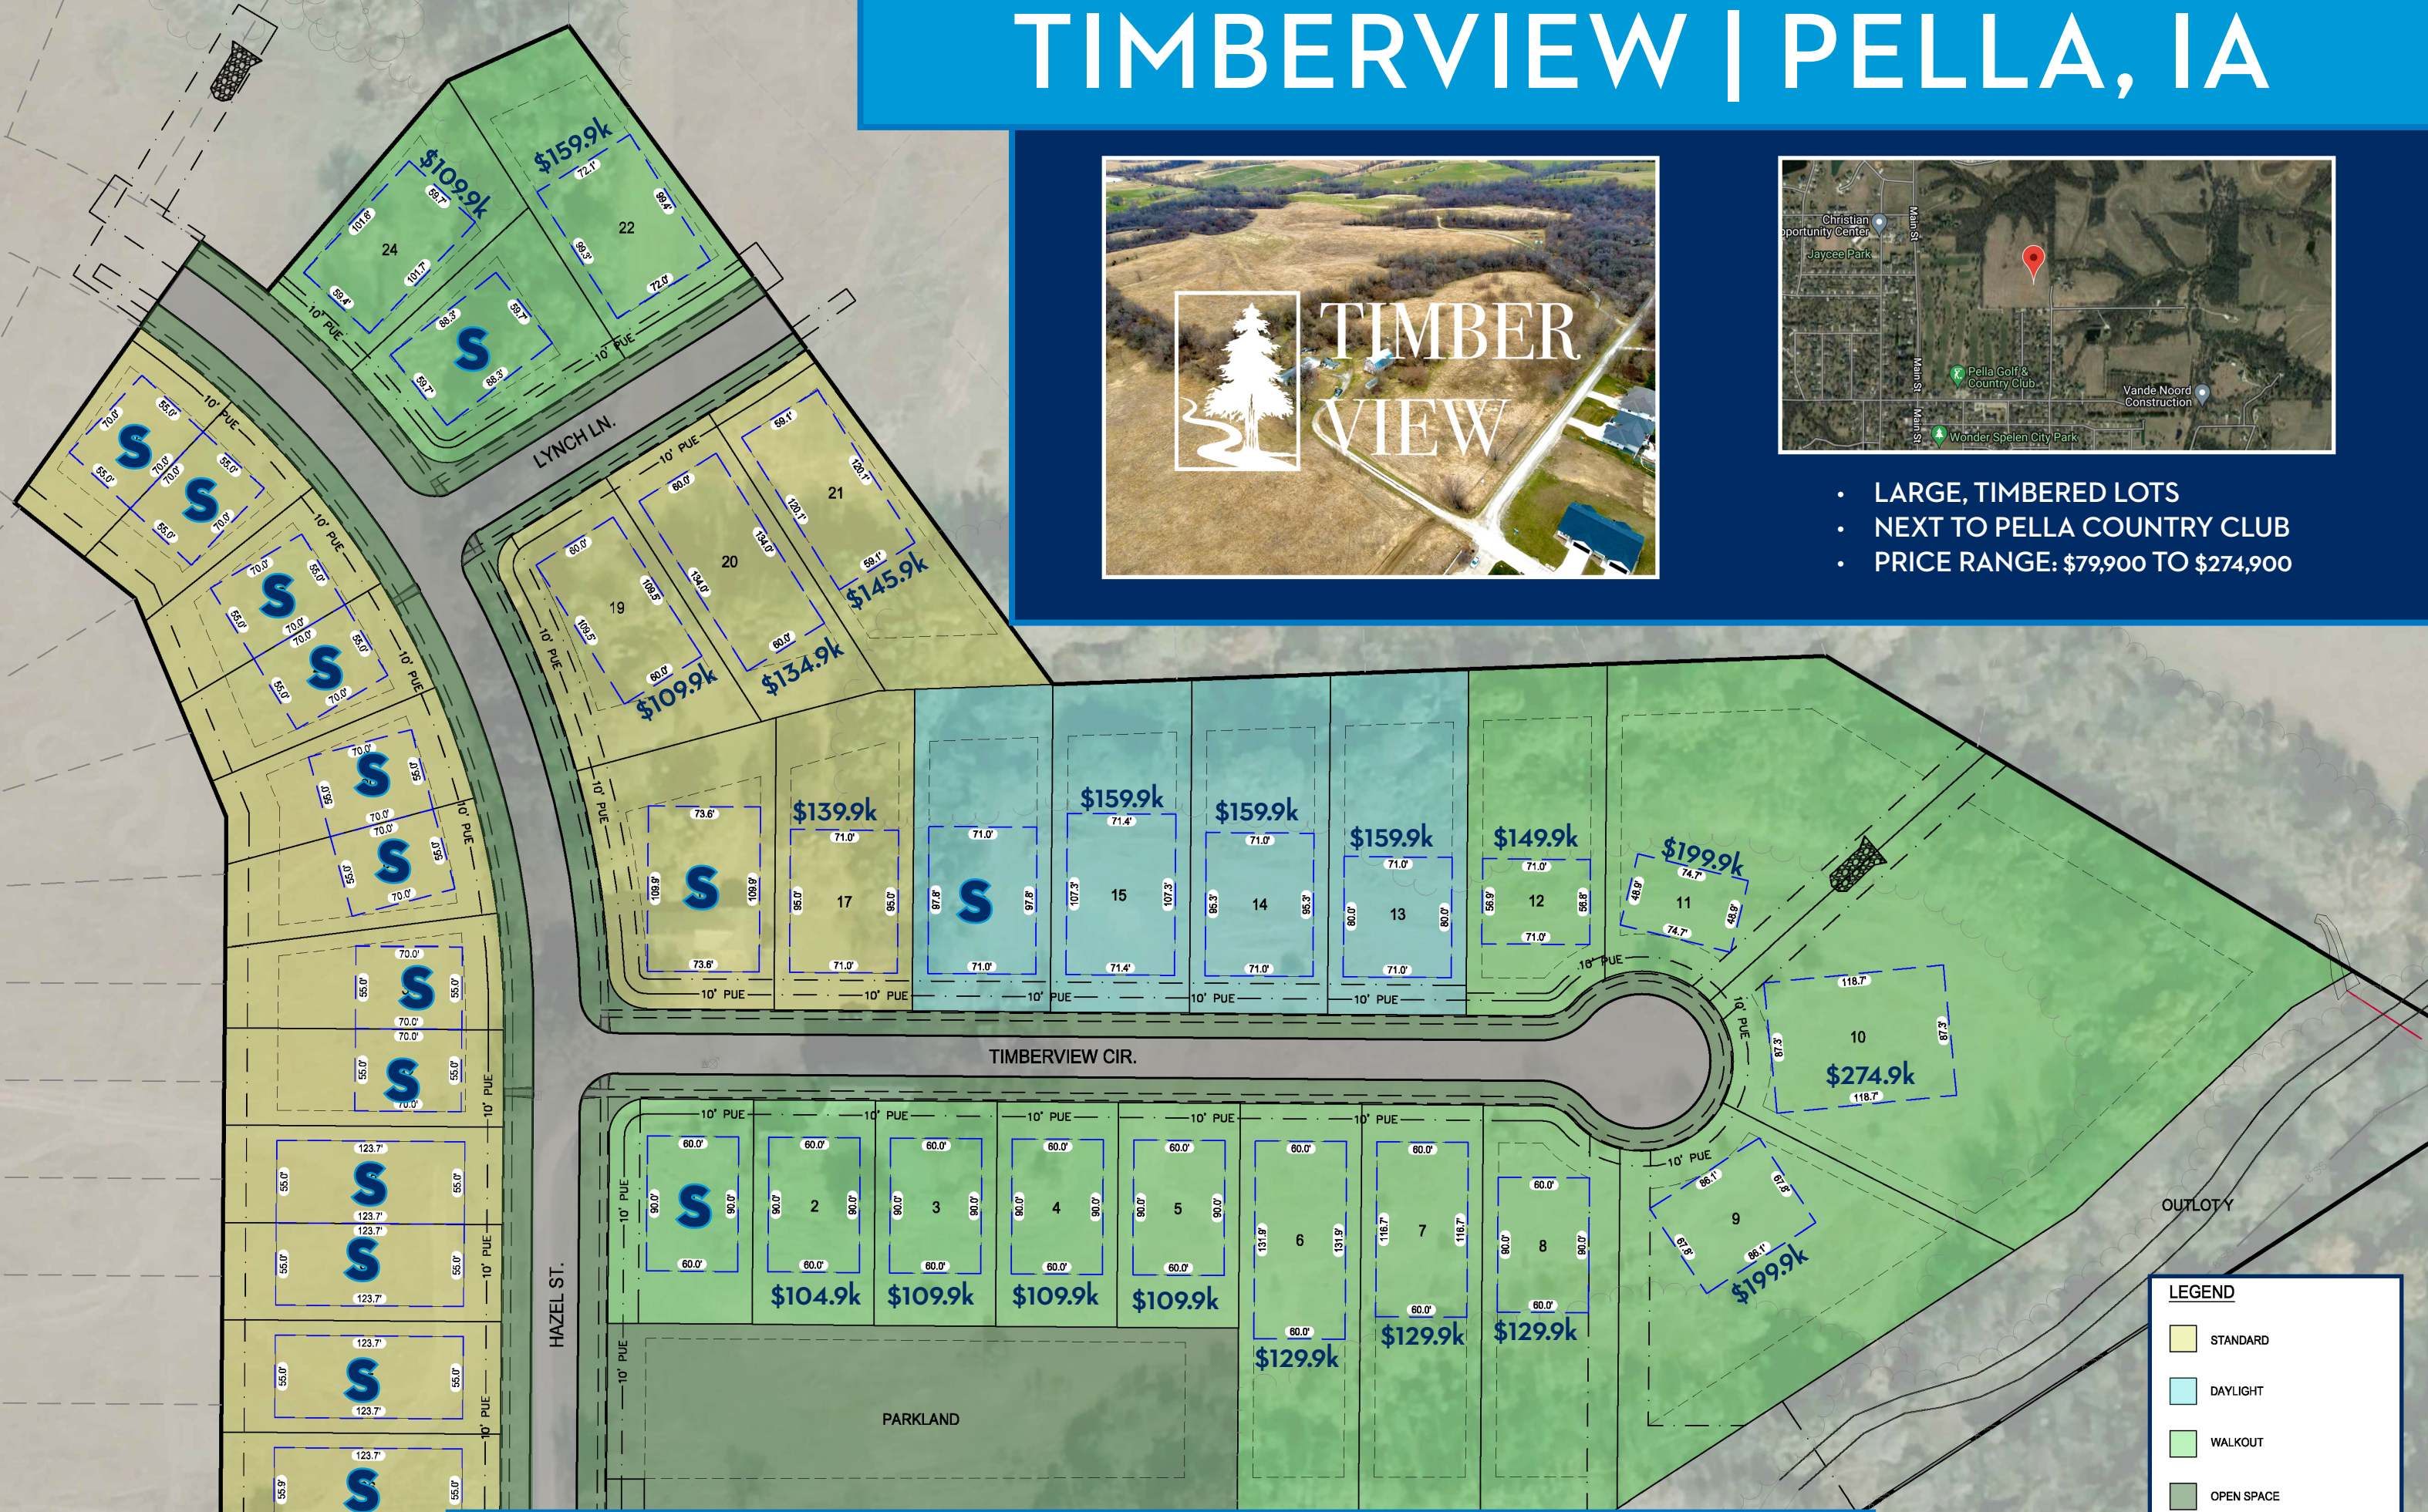

# TIMBERVIEW | PELLA, IA

- LARGE, TIMBERED LOTS
- NEXT TO PELLA COUNTRY CLUB
- PRICE RANGE: \$79,900 TO \$274,900

**BJ STOKESBARY**  
Licensed to sell real estate in Iowa

E: [bj@atirealty.com](mailto:bj@atirealty.com)  
Ph: 515-520-7851