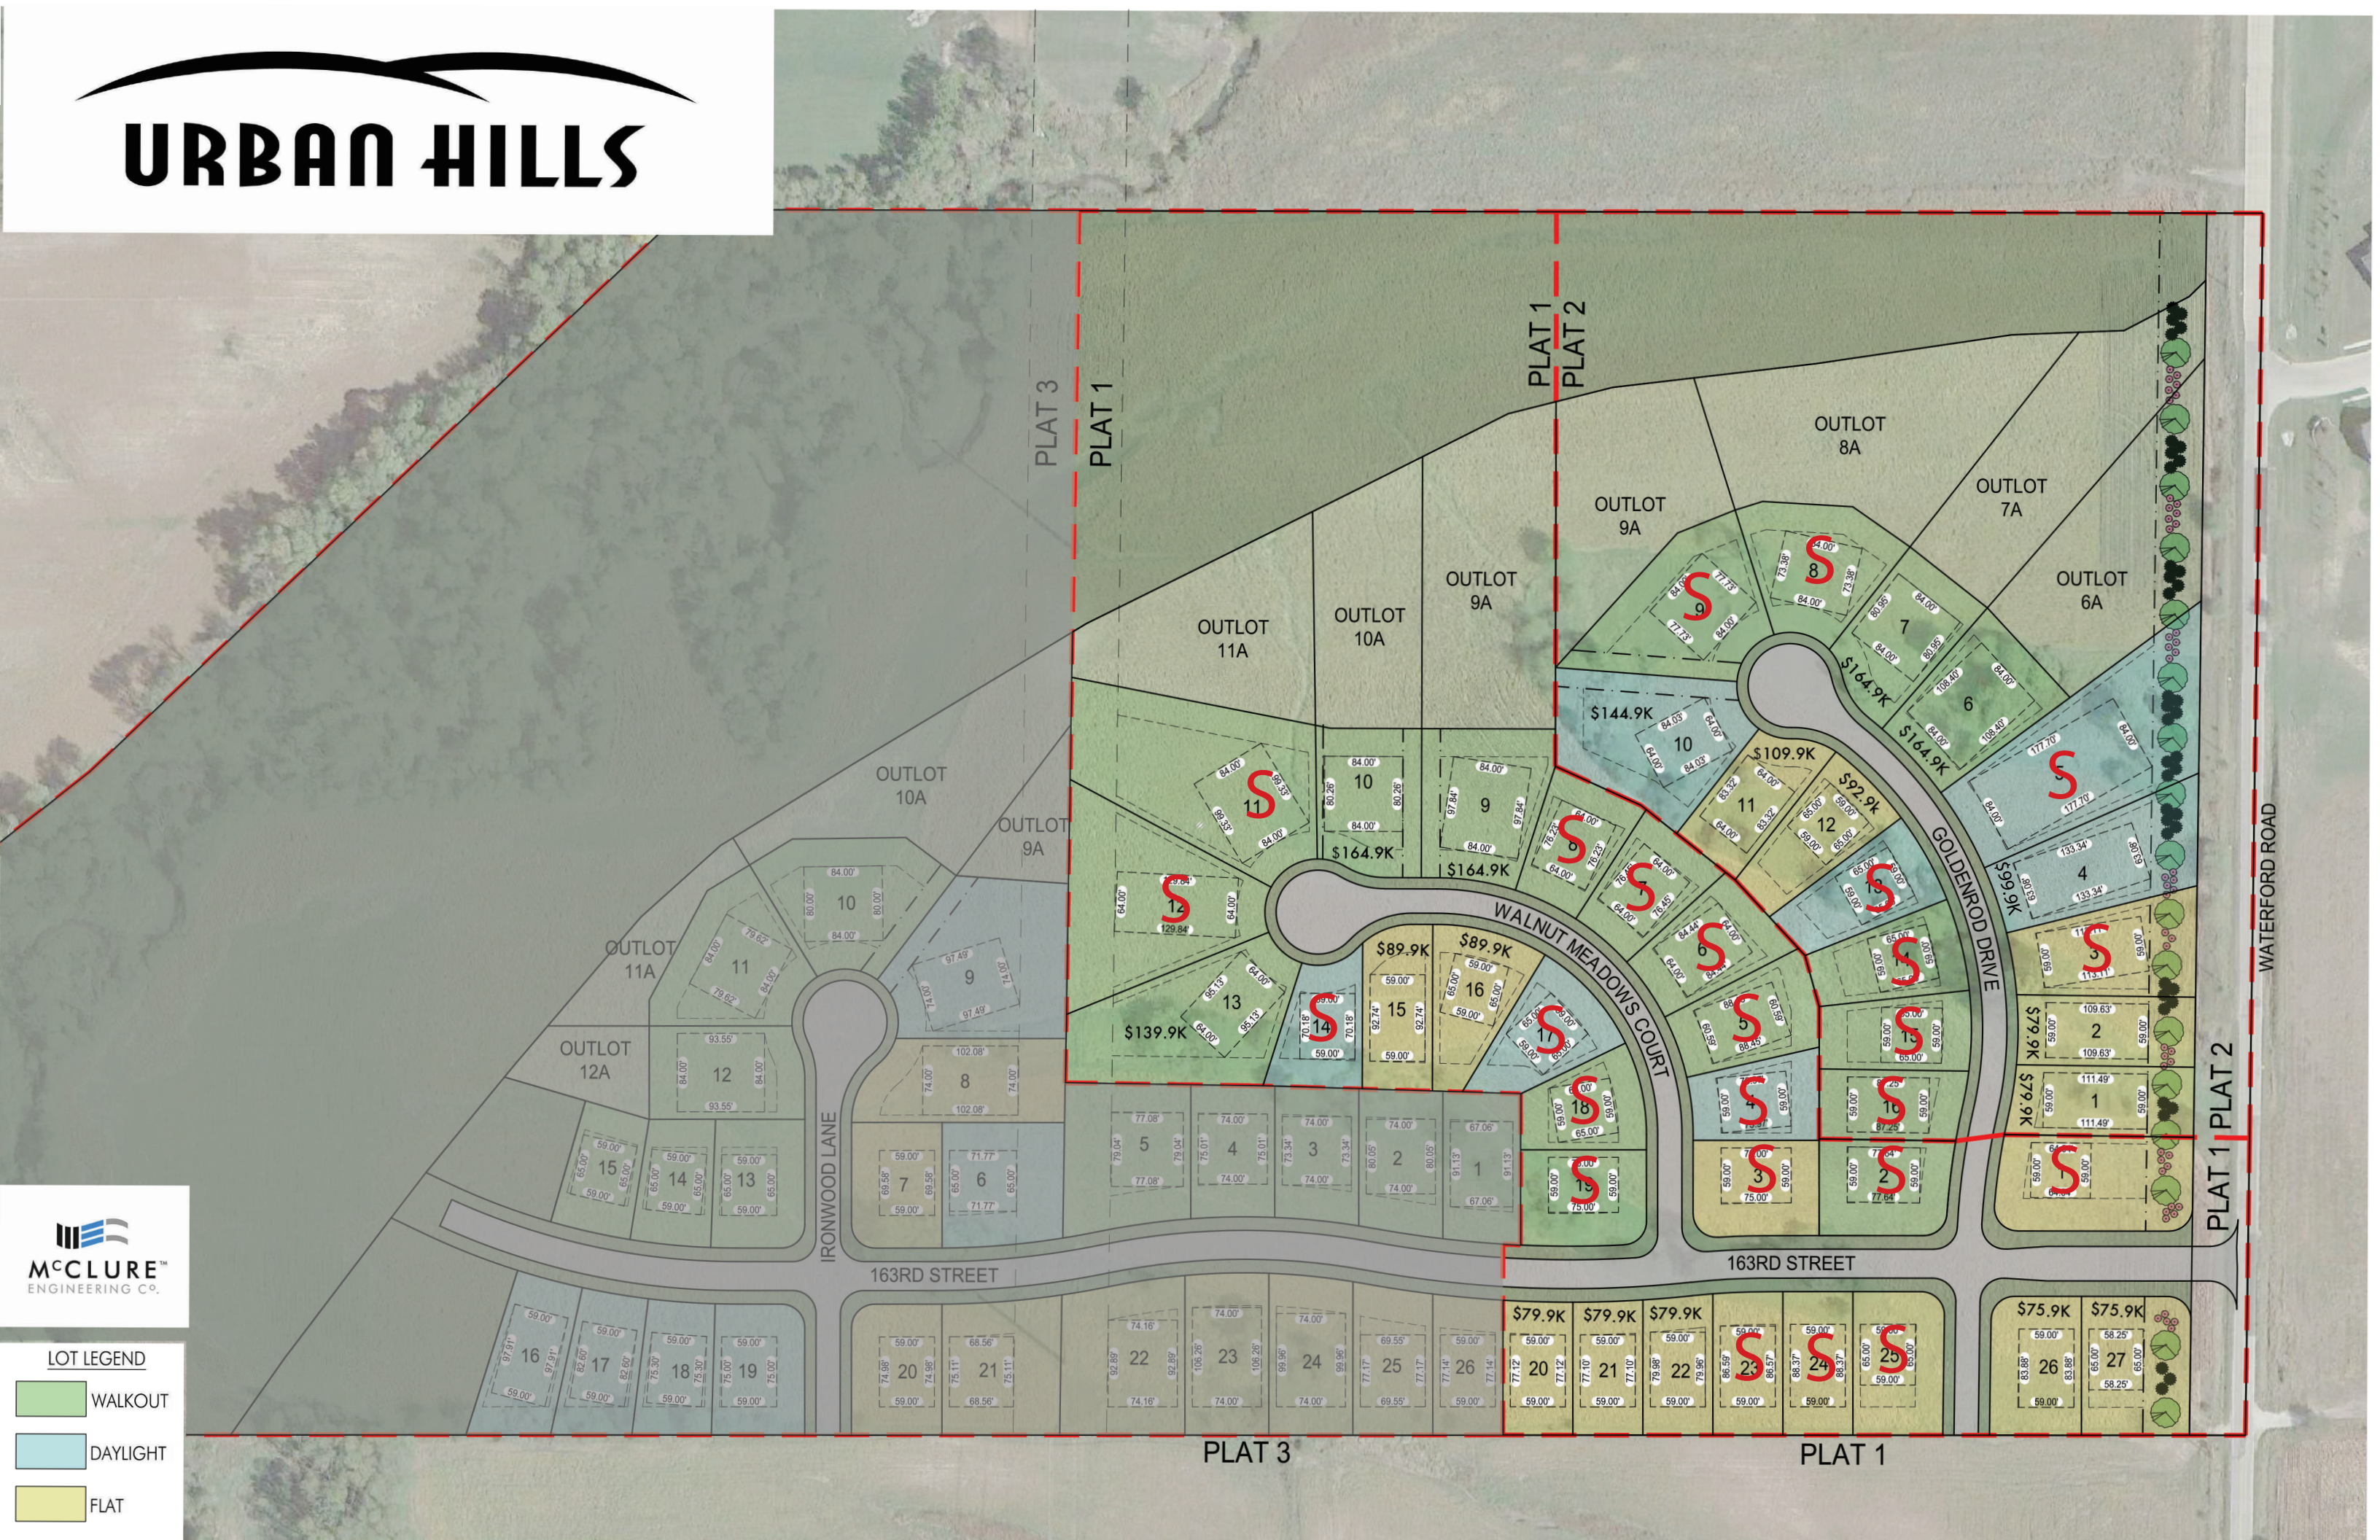

URBAN HILLS

- LOT LEGEND**
- WALKOUT
 - DAYLIGHT
 - FLAT