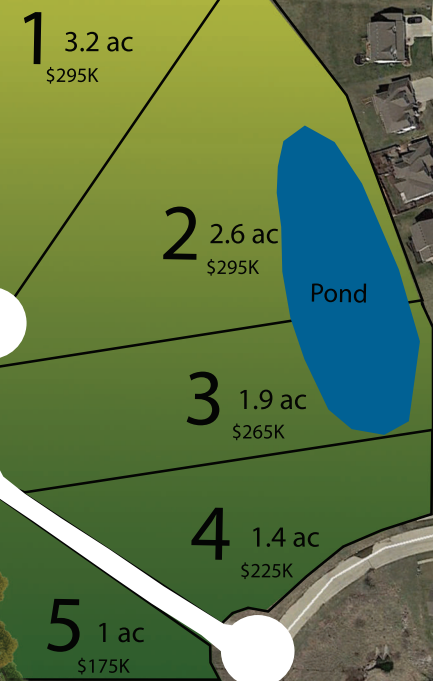

WHISPER ROCK ESTATES

VICINITY MAP | WEST DES MOINES, IA

ATIGROUP
REAL ESTATE DEVELOPMENT
Licensed to Sell Real Estate in IA

BJ Stokesbary
Partner
E: bj@atirealty.com
Ph: 515-520-7851