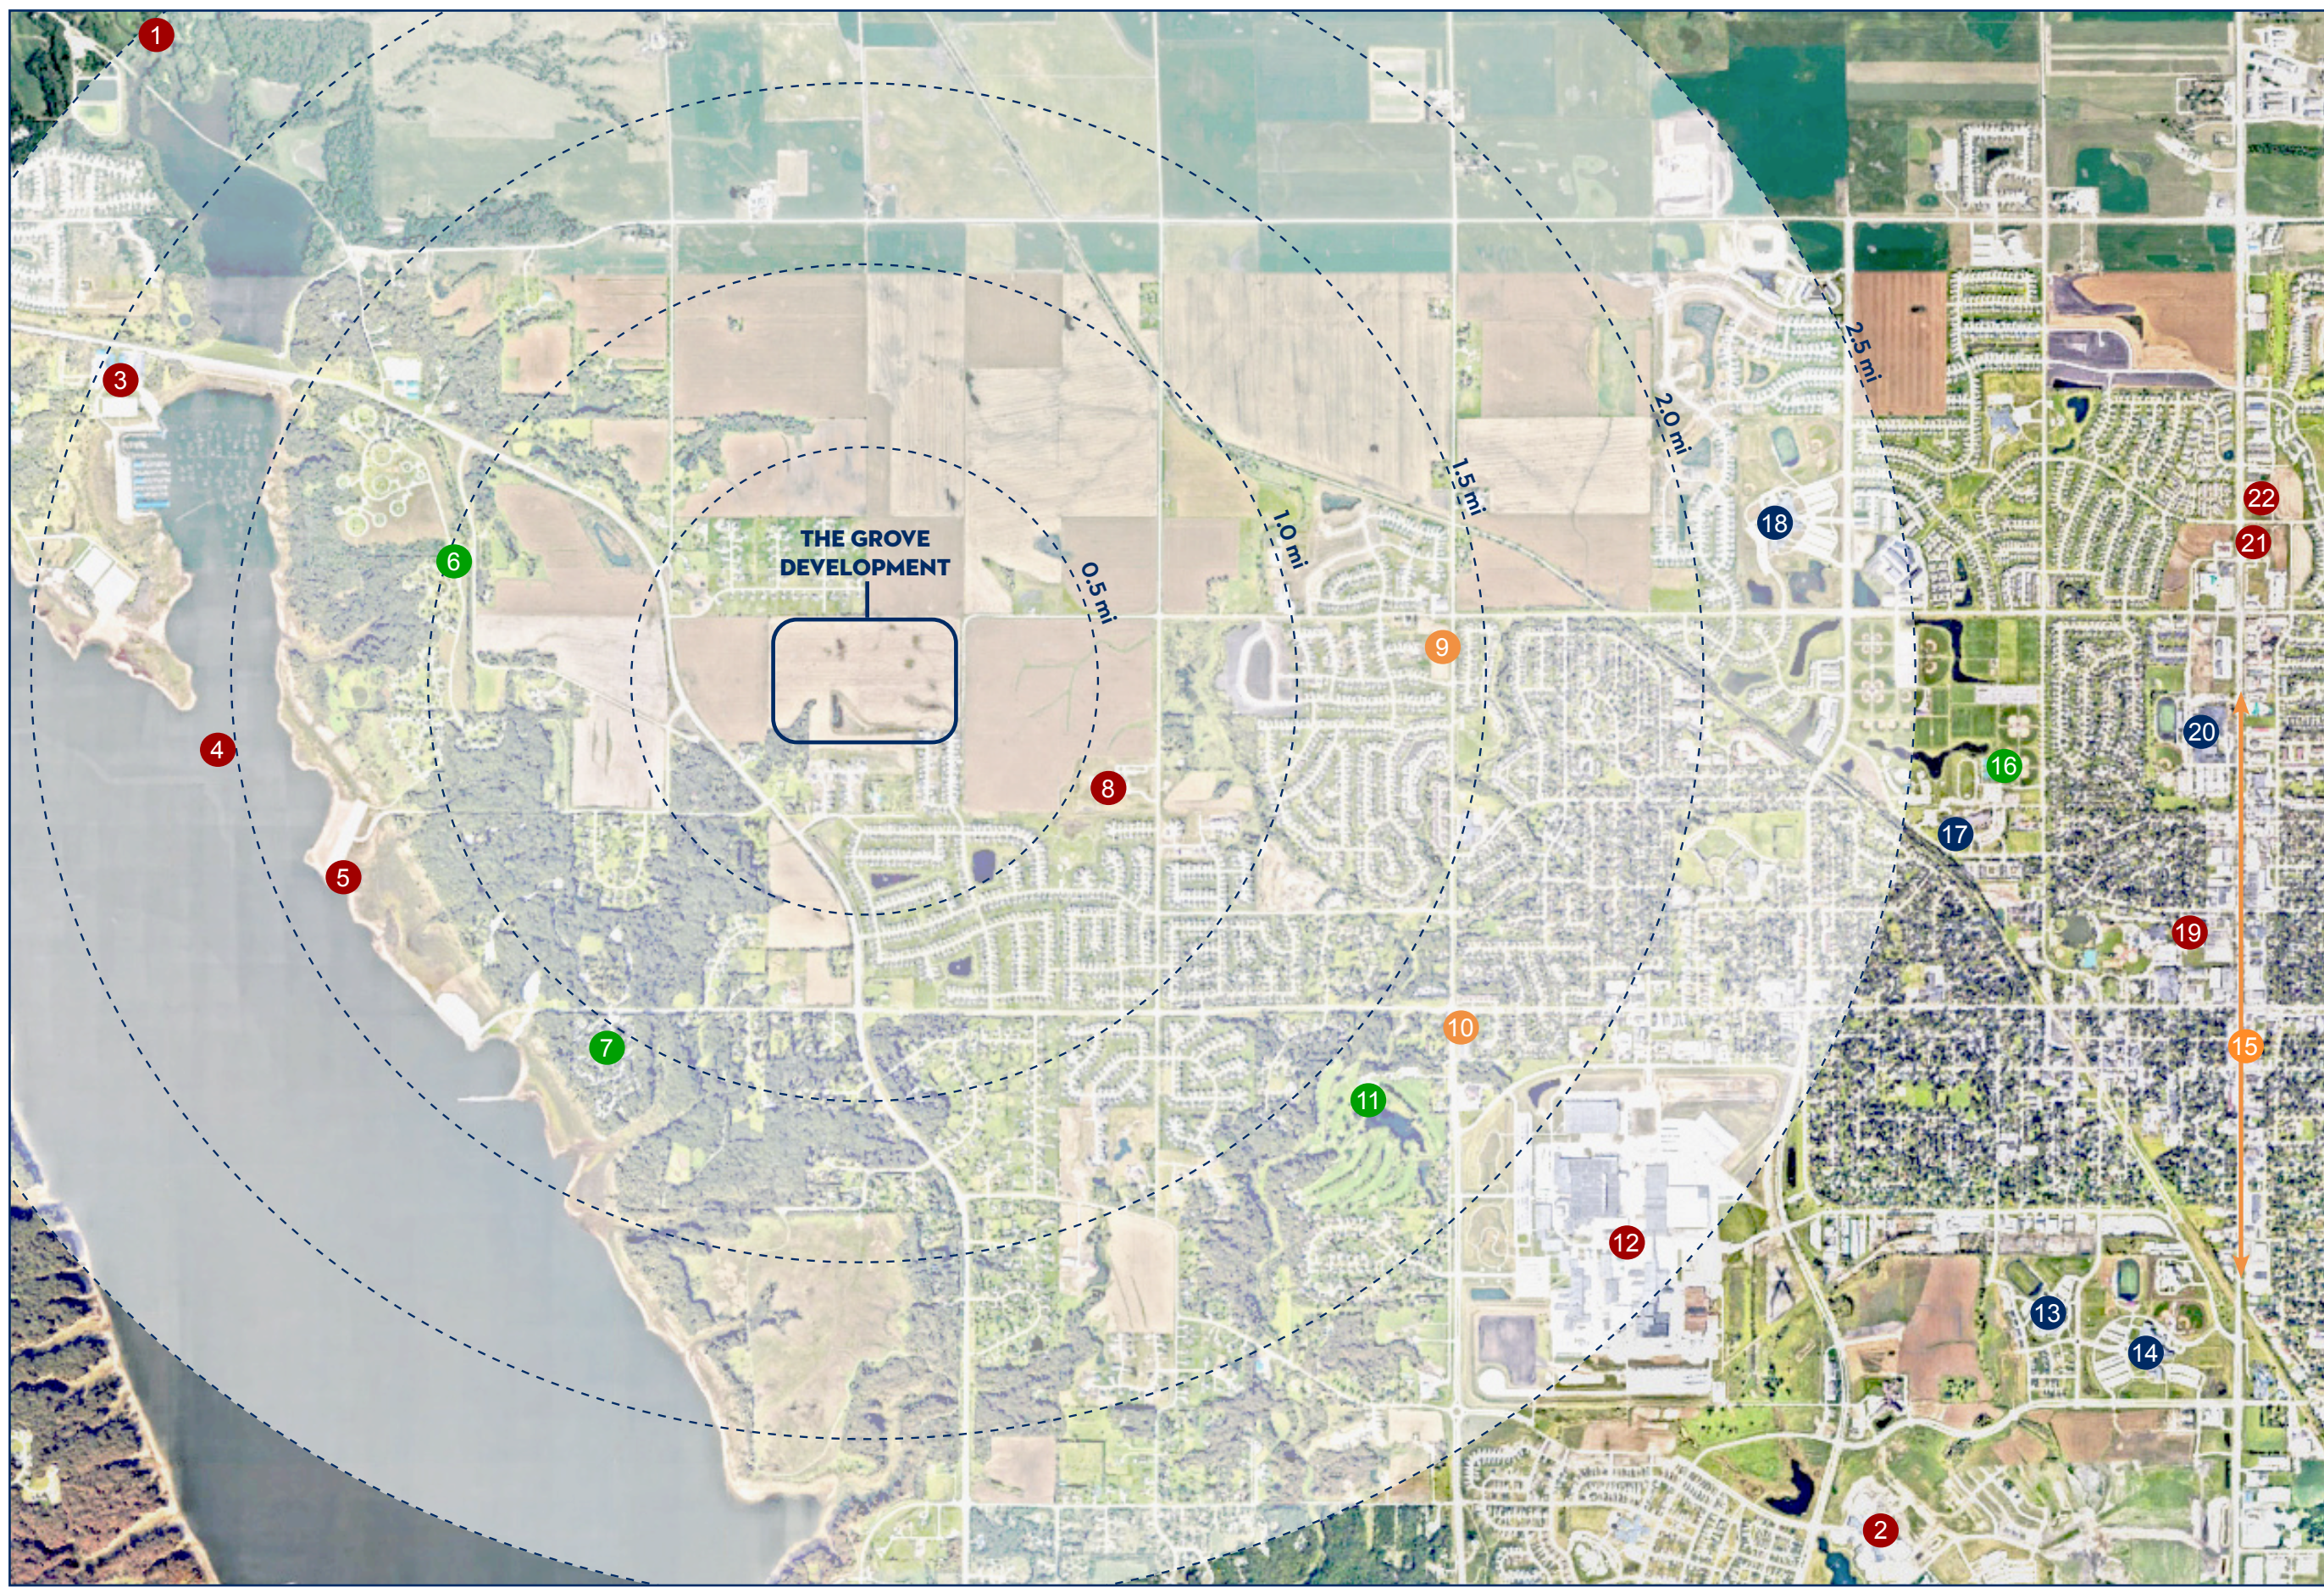

DESTINATIONS

- 1 Polk City, IA
- 2 Prairie Trail Shopping/ Restaurants/Entertainment
- 3 Saylorville Lake Marina
- 4 Saylorville Lake
- 5 Oak Grove Beach
- 6 Prairie Flower Campground
- 7 Cherry Glen Campground
- 8 St. Luke the Evangelist Catholic School
- 9 Ziggi's Coffee
- 10 Casey's
- 11 Ankeny Golf & Country Club
- 12 John Deere Works
- 13 Southview Middle School
- 14 Ankeny HS
- 15 Ankeny Blvd Shopping & Restaurants
- 16 Ankeny Tennis Courts
- 17 Prairie Ridge Middle School
- 18 Ankeny Centennial HS
- 19 Hyvee
- 20 Northview Middle School
- 21 ALDI
- 22 Fitness World Clubs

LEGEND

- Shopping/Other
- Restaurants/C-Store/Coffee
- Parks/Camping/Sports
- Schools

THE GROVE DEVELOPMENT | ANKENY, IA
 NEIGHBORHOOD POINTS OF INTEREST

BJ Stokesbary
 Licensed to Sell Real Estate in Iowa
 Ph: 515-520-7851 E: bj@atirealty.com