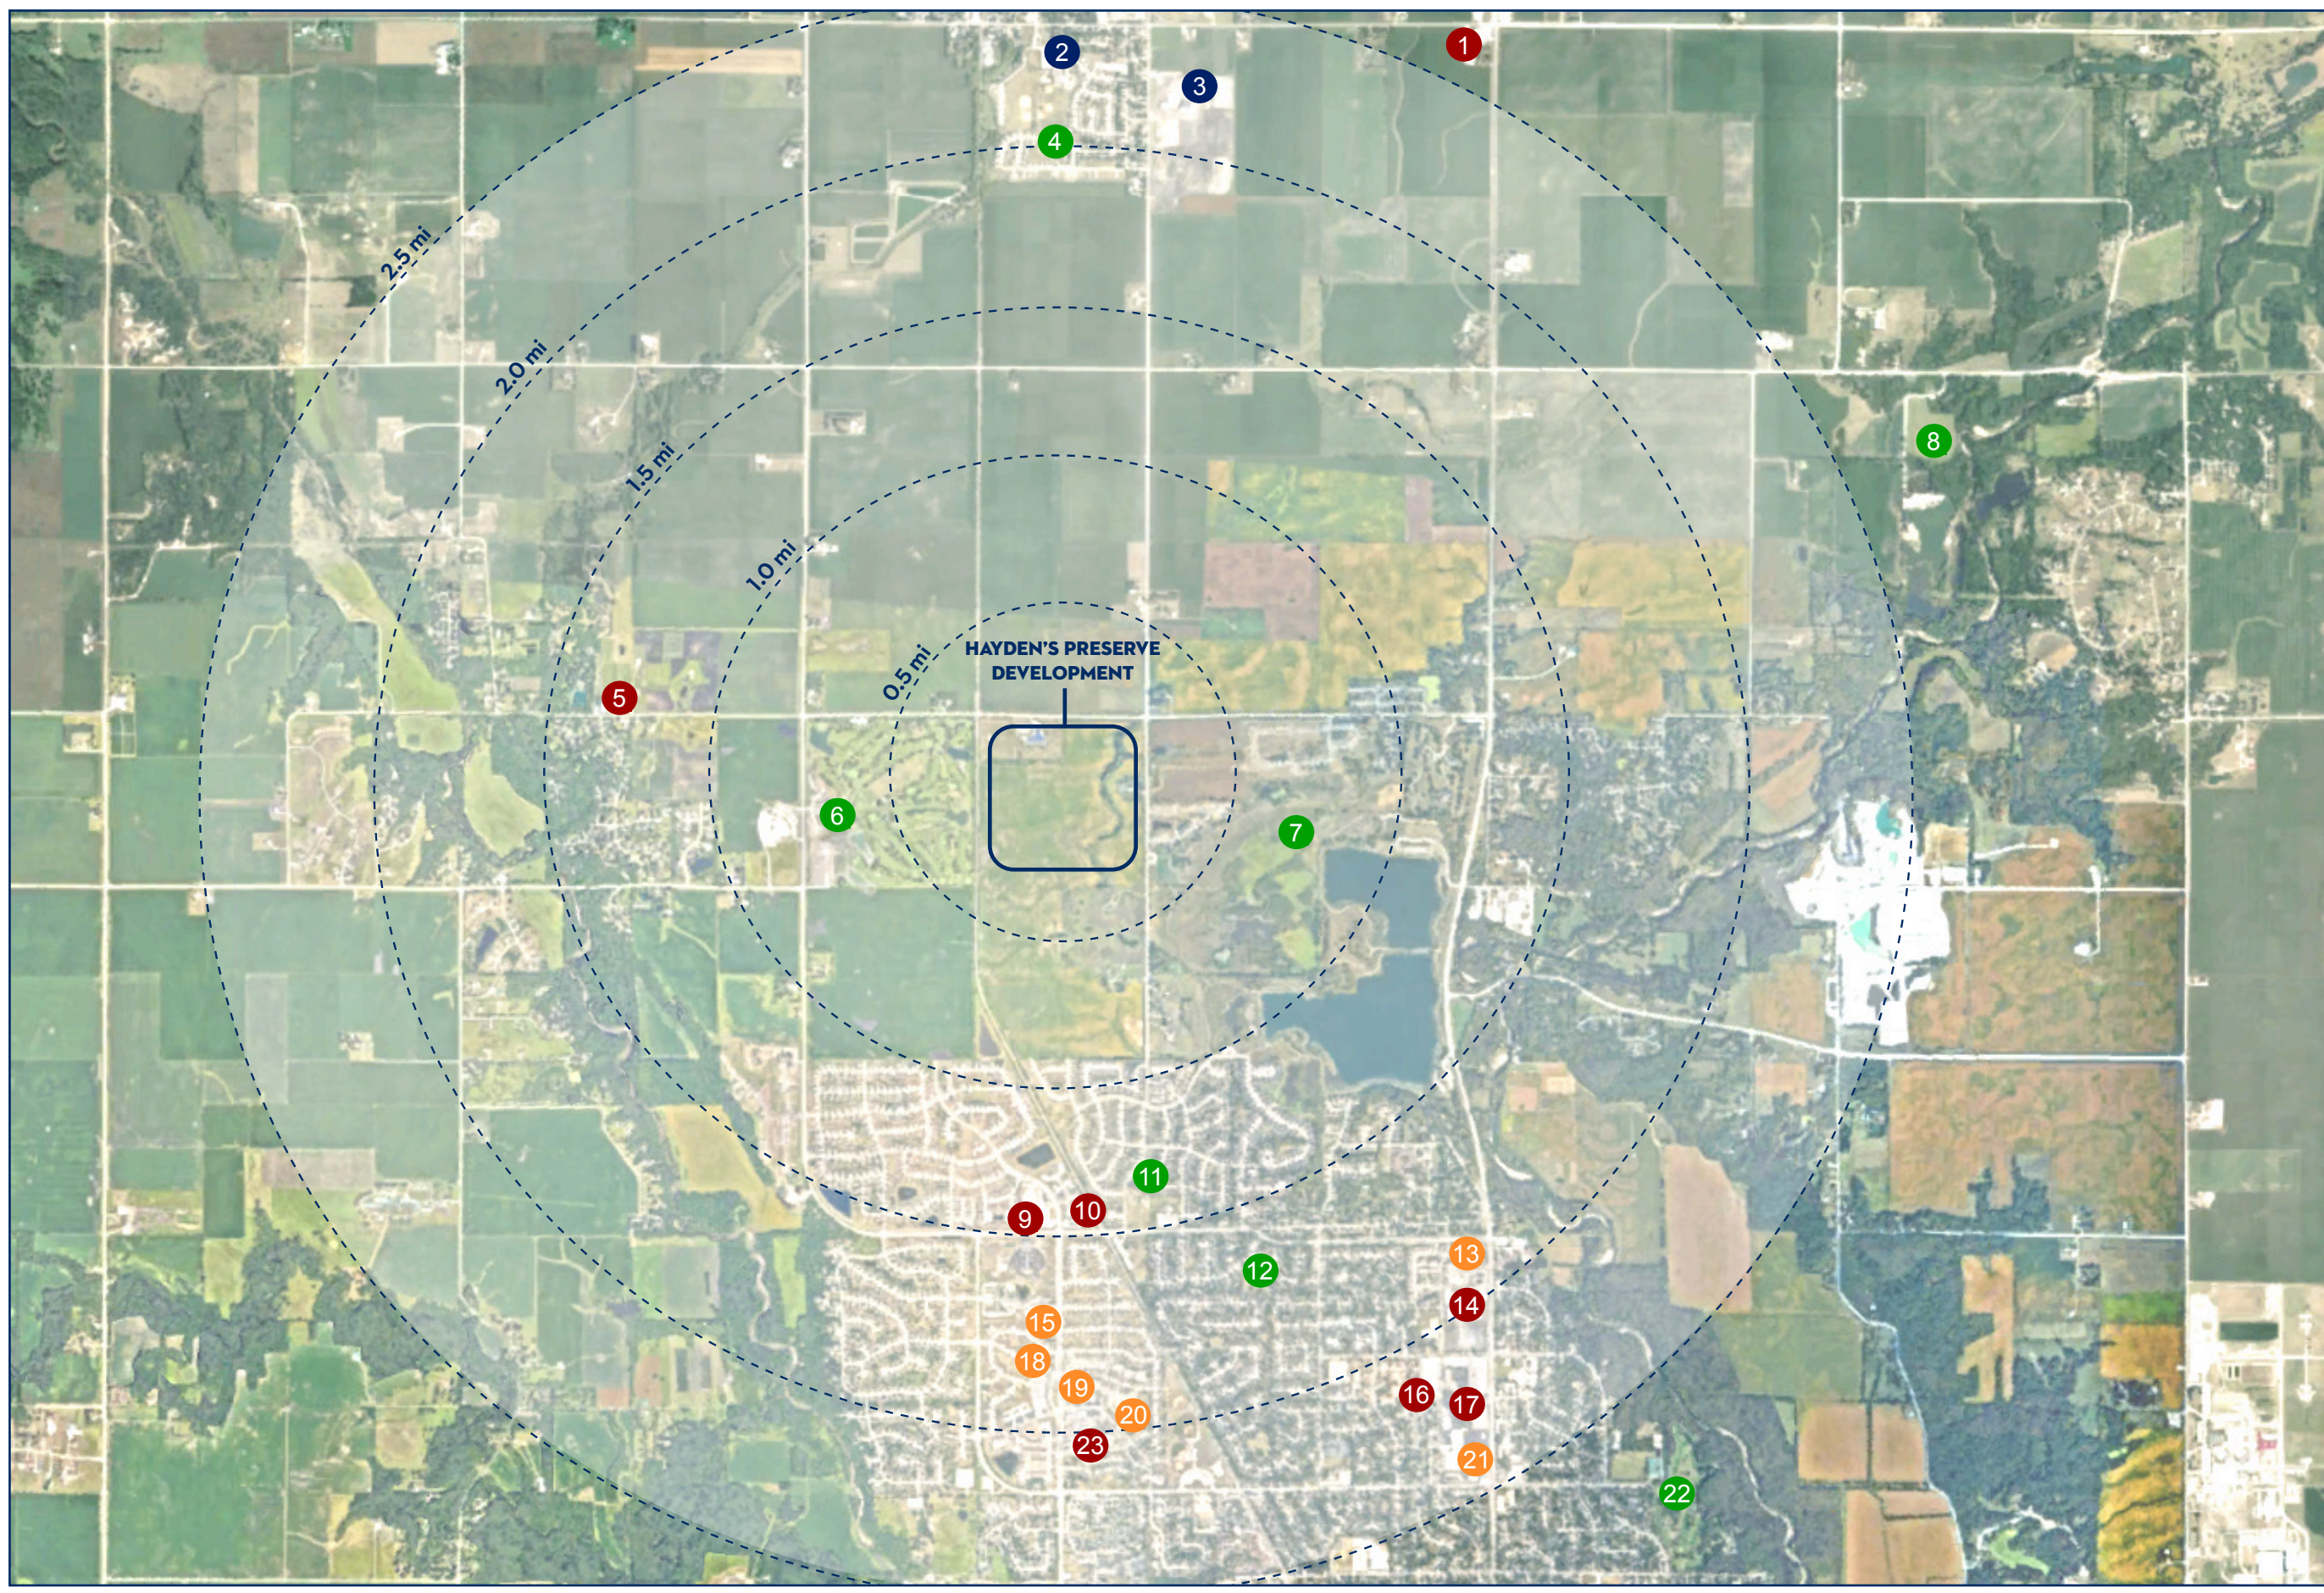

DESTINATIONS

- 1 Casey's
- 2 Gilbert Elementary School
- 3 Gilbert High School
- 4 Banford Park
- 5 Prairie Moon Winery
- 6 Ames Golf & Country Club
- 7 Ada Hayden Park
- 8 McFarland Park
- 9 Fareway
- 10 Casey's
- 11 Playground
- 12 Parkview Park
- 13 Dairy Queen
- 14 Walmart
- 15 Wallaby's
- 16 North Grand Cinema
- 17 North Grand Mall
- 18 El Azteca
- 19 Brick City Grill
- 20 The Cafe
- 21 Fazoli's
- 22 Homewood Municipal Golf Course
- 23 Ames Fitness Center North

LEGEND

- Shopping/Other
- Restaurants
- Parks/Golfing
- Schools

HAYDEN'S PRESERVE DEVELOPMENT | AMES, IA
NEIGHBORHOOD POINTS OF INTEREST

BJ Stokesbary
Licensed to Sell Real Estate in Iowa
Ph: 515-520-7851 E: bj@atirealty.com

Jeff Segin
Licensed to Sell Real Estate in Iowa
Ph: 515-669-1275 E: jeff.segin@gmail.com