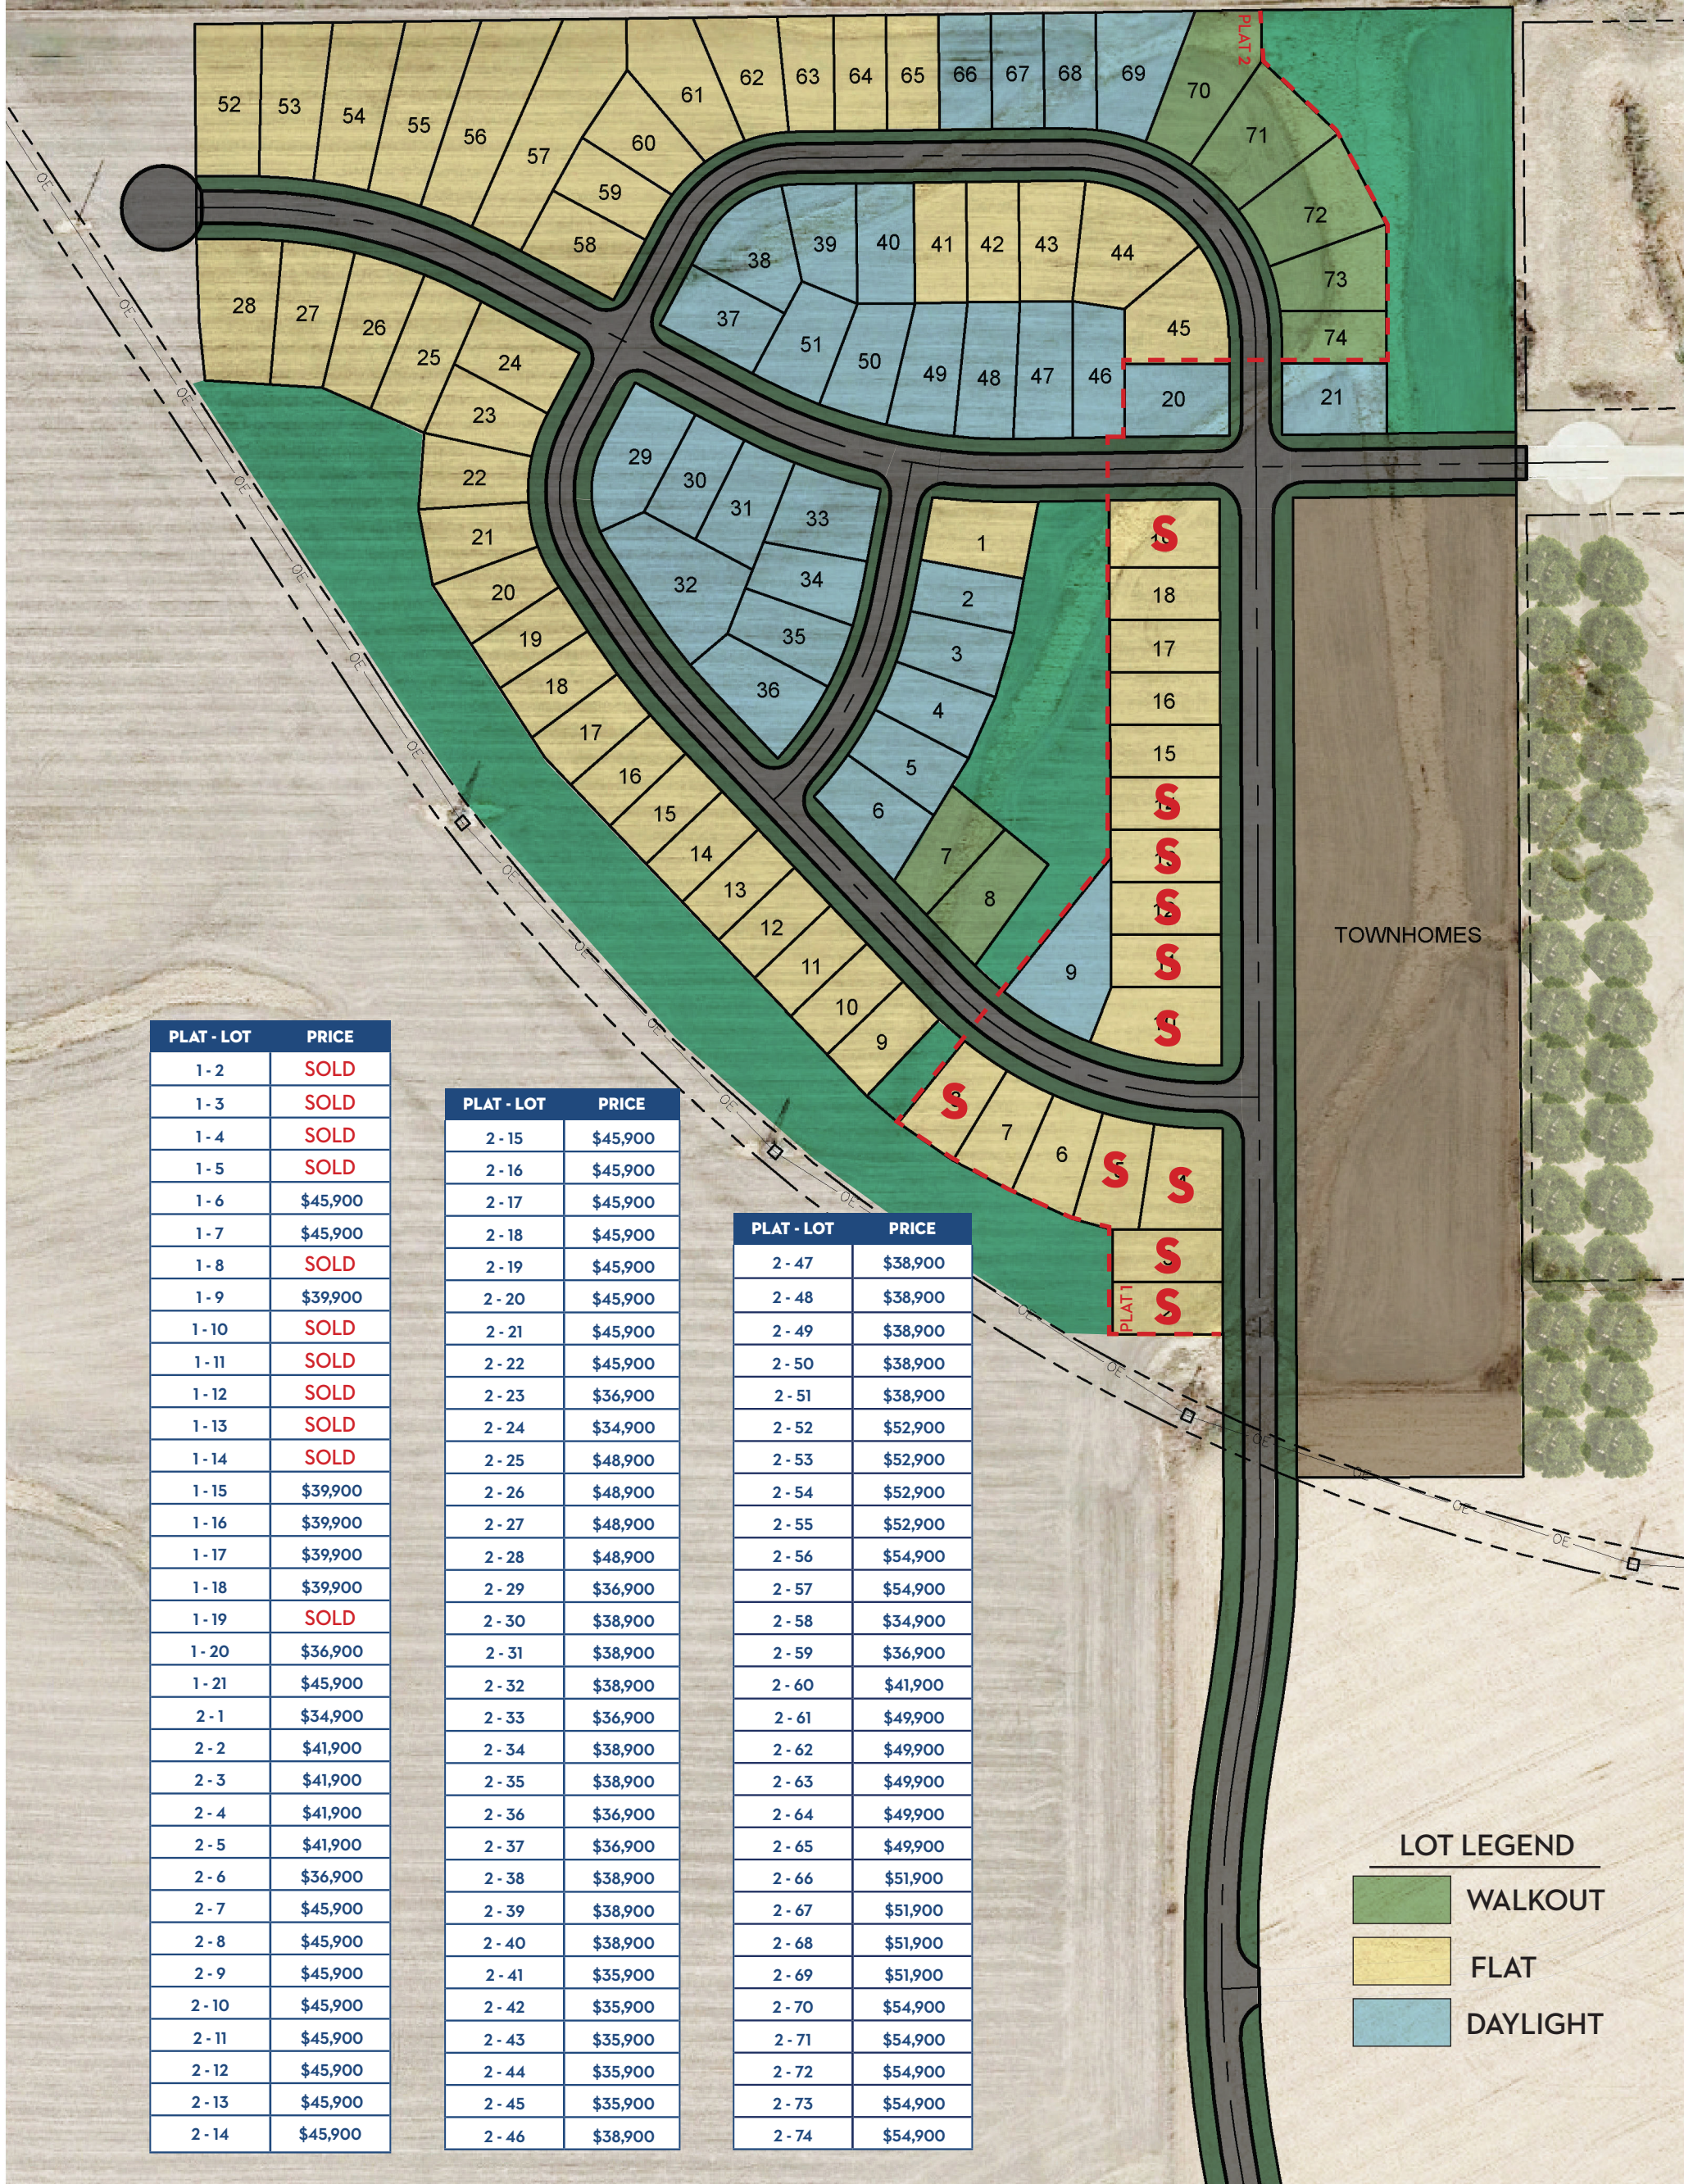

PRAIRIE RIDGE

PLAT - LOT	PRICE
1 - 2	SOLD
1 - 3	SOLD
1 - 4	SOLD
1 - 5	SOLD
1 - 6	\$45,900
1 - 7	\$45,900
1 - 8	SOLD
1 - 9	\$39,900
1 - 10	SOLD
1 - 11	SOLD
1 - 12	SOLD
1 - 13	SOLD
1 - 14	SOLD
1 - 15	\$39,900
1 - 16	\$39,900
1 - 17	\$39,900
1 - 18	\$39,900
1 - 19	SOLD
1 - 20	\$36,900
1 - 21	\$45,900
2 - 1	\$34,900
2 - 2	\$41,900
2 - 3	\$41,900
2 - 4	\$41,900
2 - 5	\$41,900
2 - 6	\$36,900
2 - 7	\$45,900
2 - 8	\$45,900
2 - 9	\$45,900
2 - 10	\$45,900
2 - 11	\$45,900
2 - 12	\$45,900
2 - 13	\$45,900
2 - 14	\$45,900

PLAT - LOT	PRICE
2 - 15	\$45,900
2 - 16	\$45,900
2 - 17	\$45,900
2 - 18	\$45,900
2 - 19	\$45,900
2 - 20	\$45,900
2 - 21	\$45,900
2 - 22	\$45,900
2 - 23	\$36,900
2 - 24	\$34,900
2 - 25	\$48,900
2 - 26	\$48,900
2 - 27	\$48,900
2 - 28	\$48,900
2 - 29	\$36,900
2 - 30	\$38,900
2 - 31	\$38,900
2 - 32	\$38,900
2 - 33	\$36,900
2 - 34	\$38,900
2 - 35	\$38,900
2 - 36	\$36,900
2 - 37	\$36,900
2 - 38	\$38,900
2 - 39	\$38,900
2 - 40	\$38,900
2 - 41	\$35,900
2 - 42	\$35,900
2 - 43	\$35,900
2 - 44	\$35,900
2 - 45	\$35,900
2 - 46	\$38,900

PLAT - LOT	PRICE
2 - 47	\$38,900
2 - 48	\$38,900
2 - 49	\$38,900
2 - 50	\$38,900
2 - 51	\$38,900
2 - 52	\$52,900
2 - 53	\$52,900
2 - 54	\$52,900
2 - 55	\$52,900
2 - 56	\$54,900
2 - 57	\$54,900
2 - 58	\$34,900
2 - 59	\$36,900
2 - 60	\$41,900
2 - 61	\$49,900
2 - 62	\$49,900
2 - 63	\$49,900
2 - 64	\$49,900
2 - 65	\$49,900
2 - 66	\$51,900
2 - 67	\$51,900
2 - 68	\$51,900
2 - 69	\$51,900
2 - 70	\$54,900
2 - 71	\$54,900
2 - 72	\$54,900
2 - 73	\$54,900
2 - 74	\$54,900

LOT LEGEND

 WALKOUT
 FLAT
 DAYLIGHT