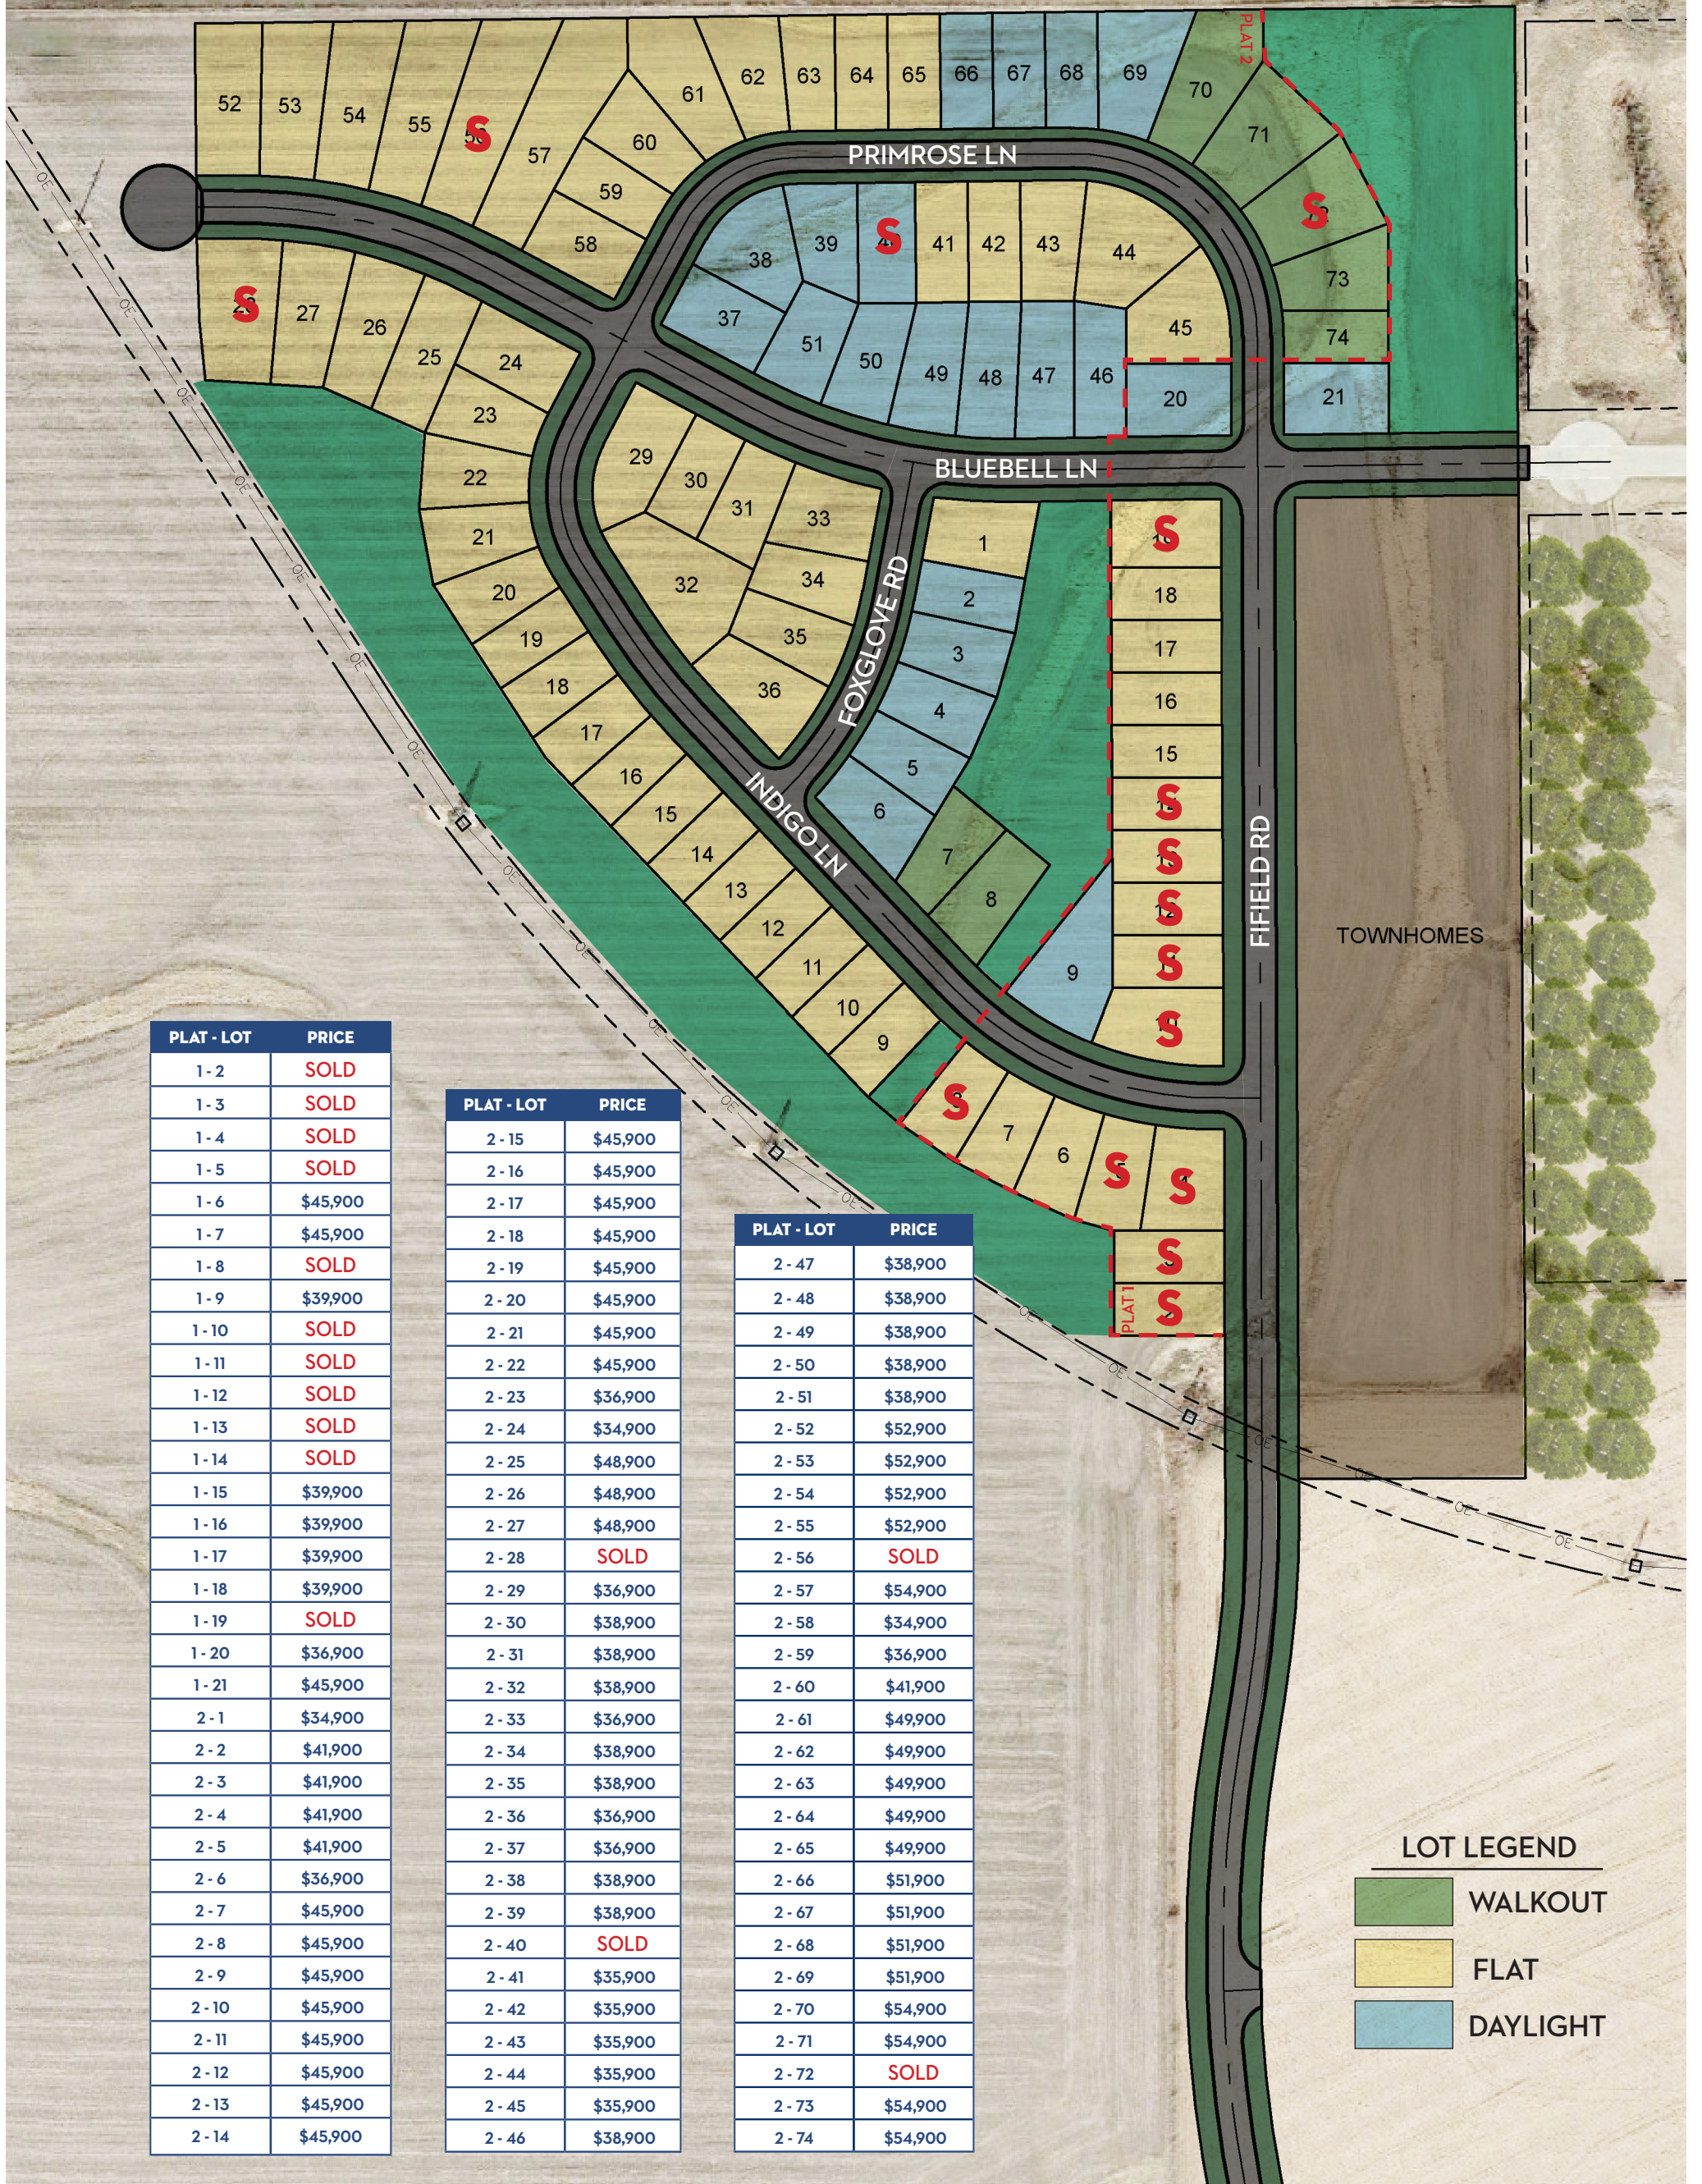

# PRAIRIE RIDGE

| PLAT - LOT | PRICE    |
|------------|----------|
| 1 - 2      | SOLD     |
| 1 - 3      | SOLD     |
| 1 - 4      | SOLD     |
| 1 - 5      | SOLD     |
| 1 - 6      | \$45,900 |
| 1 - 7      | \$45,900 |
| 1 - 8      | SOLD     |
| 1 - 9      | \$39,900 |
| 1 - 10     | SOLD     |
| 1 - 11     | SOLD     |
| 1 - 12     | SOLD     |
| 1 - 13     | SOLD     |
| 1 - 14     | SOLD     |
| 1 - 15     | \$39,900 |
| 1 - 16     | \$39,900 |
| 1 - 17     | \$39,900 |
| 1 - 18     | \$39,900 |
| 1 - 19     | SOLD     |
| 1 - 20     | \$36,900 |
| 1 - 21     | \$45,900 |
| 2 - 1      | \$34,900 |
| 2 - 2      | \$41,900 |
| 2 - 3      | \$41,900 |
| 2 - 4      | \$41,900 |
| 2 - 5      | \$41,900 |
| 2 - 6      | \$36,900 |
| 2 - 7      | \$45,900 |
| 2 - 8      | \$45,900 |
| 2 - 9      | \$45,900 |
| 2 - 10     | \$45,900 |
| 2 - 11     | \$45,900 |
| 2 - 12     | \$45,900 |
| 2 - 13     | \$45,900 |
| 2 - 14     | \$45,900 |

**LOT LEGEND**

|  |
|--|
| <span style="display: inline-block; width: 20px; height: 10px; background-color: #76b82a; border: 1px solid black;"></span> WALKOUT  |
| <span style="display: inline-block; width: 20px; height: 10px; background-color: #f1c232; border: 1px solid black;"></span> FLAT     |
| <span style="display: inline-block; width: 20px; height: 10px; background-color: #5dade2; border: 1px solid black;"></span> DAYLIGHT |