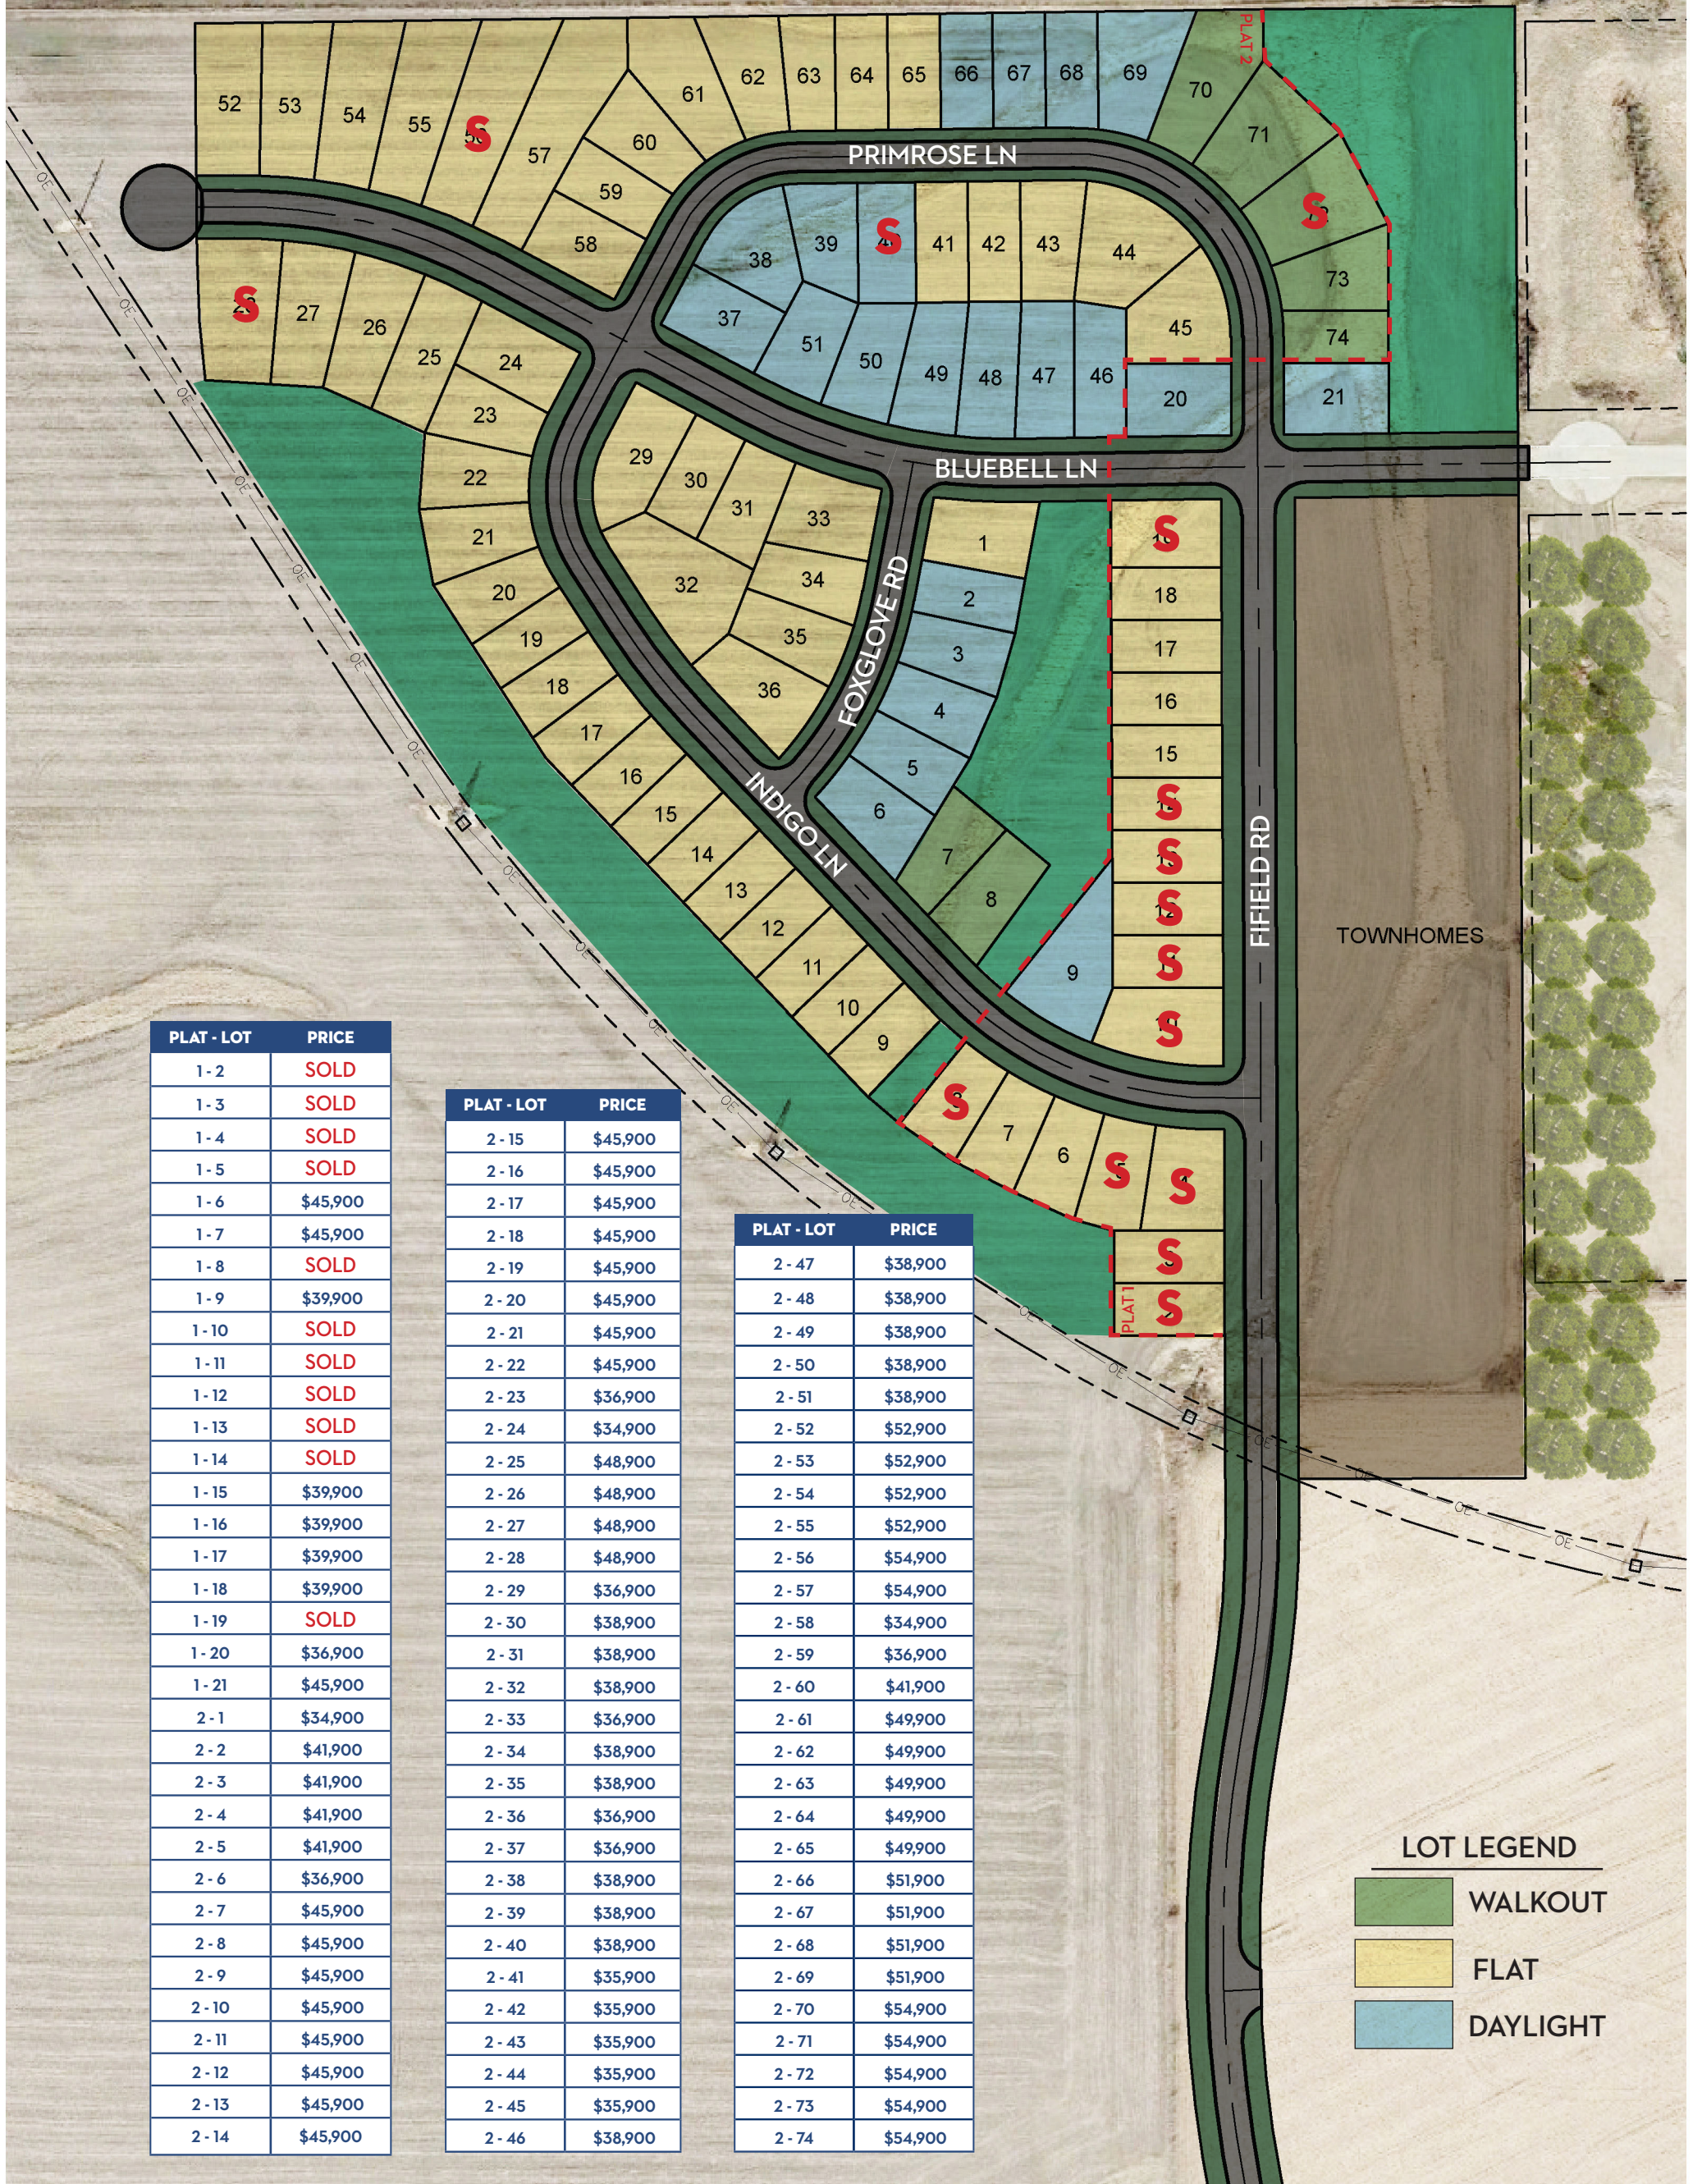

PRAIRIE RIDGE

PLAT - LOT	PRICE
1 - 2	SOLD
1 - 3	SOLD
1 - 4	SOLD
1 - 5	SOLD
1 - 6	\$45,900
1 - 7	\$45,900
1 - 8	SOLD
1 - 9	\$39,900
1 - 10	SOLD
1 - 11	SOLD
1 - 12	SOLD
1 - 13	SOLD
1 - 14	SOLD
1 - 15	\$39,900
1 - 16	\$39,900
1 - 17	\$39,900
1 - 18	\$39,900
1 - 19	SOLD
1 - 20	\$36,900
1 - 21	\$45,900
2 - 1	\$34,900
2 - 2	\$41,900
2 - 3	\$41,900
2 - 4	\$41,900
2 - 5	\$41,900
2 - 6	\$36,900
2 - 7	\$45,900
2 - 8	\$45,900
2 - 9	\$45,900
2 - 10	\$45,900
2 - 11	\$45,900
2 - 12	\$45,900
2 - 13	\$45,900
2 - 14	\$45,900

PLAT - LOT	PRICE
2 - 15	\$45,900
2 - 16	\$45,900
2 - 17	\$45,900
2 - 18	\$45,900
2 - 19	\$45,900
2 - 20	\$45,900
2 - 21	\$45,900
2 - 22	\$45,900
2 - 23	\$36,900
2 - 24	\$34,900
2 - 25	\$48,900
2 - 26	\$48,900
2 - 27	\$48,900
2 - 28	\$48,900
2 - 29	\$36,900
2 - 30	\$38,900
2 - 31	\$38,900
2 - 32	\$38,900
2 - 33	\$36,900
2 - 34	\$38,900
2 - 35	\$38,900
2 - 36	\$36,900
2 - 37	\$36,900
2 - 38	\$38,900
2 - 39	\$38,900
2 - 40	\$38,900
2 - 41	\$35,900
2 - 42	\$35,900
2 - 43	\$35,900
2 - 44	\$35,900
2 - 45	\$35,900
2 - 46	\$38,900

PLAT - LOT	PRICE
2 - 47	\$38,900
2 - 48	\$38,900
2 - 49	\$38,900
2 - 50	\$38,900
2 - 51	\$38,900
2 - 52	\$52,900
2 - 53	\$52,900
2 - 54	\$52,900
2 - 55	\$52,900
2 - 56	\$54,900
2 - 57	\$54,900
2 - 58	\$34,900
2 - 59	\$36,900
2 - 60	\$41,900
2 - 61	\$49,900
2 - 62	\$49,900
2 - 63	\$49,900
2 - 64	\$49,900
2 - 65	\$49,900
2 - 66	\$51,900
2 - 67	\$51,900
2 - 68	\$51,900
2 - 69	\$51,900
2 - 70	\$54,900
2 - 71	\$54,900
2 - 72	\$54,900
2 - 73	\$54,900
2 - 74	\$54,900

LOT LEGEND

 WALKOUT
 FLAT
 DAYLIGHT