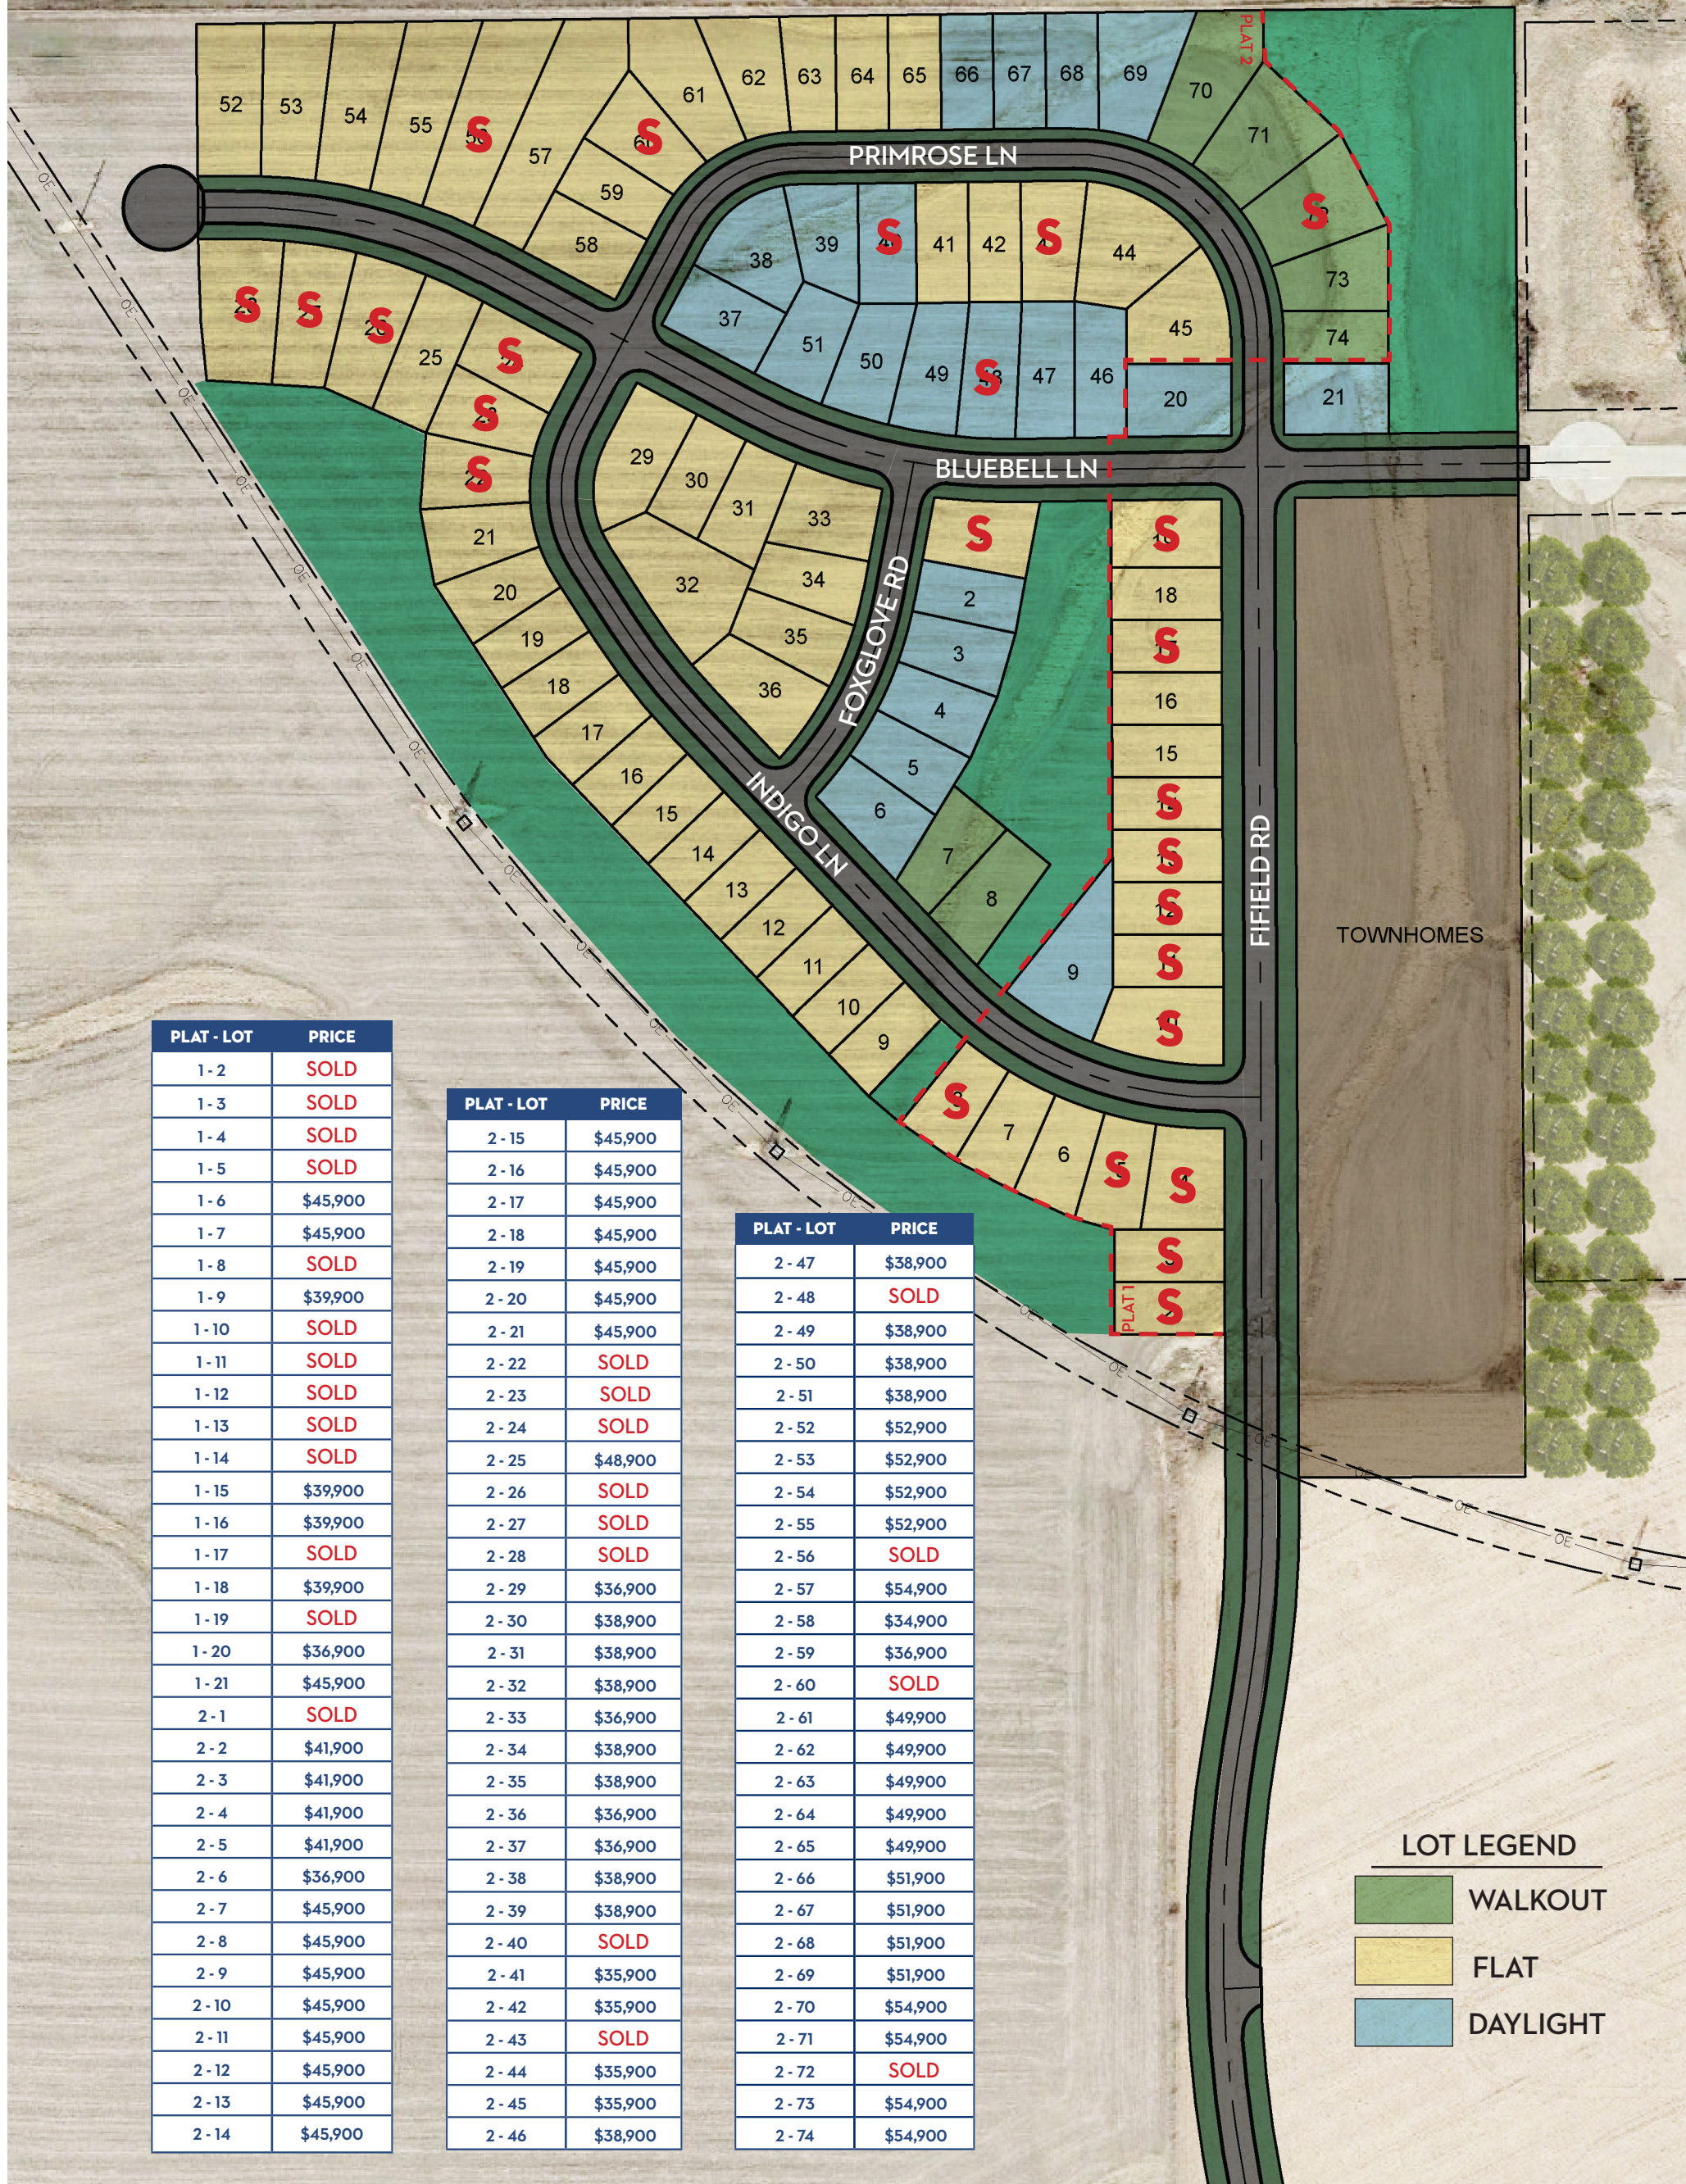

PRAIRIE RIDGE

PLAT - LOT	PRICE
1-2	SOLD
1-3	SOLD
1-4	SOLD
1-5	SOLD
1-6	\$45,900
1-7	\$45,900
1-8	SOLD
1-9	\$39,900
1-10	SOLD
1-11	SOLD
1-12	SOLD
1-13	SOLD
1-14	SOLD
1-15	\$39,900
1-16	\$39,900
1-17	SOLD
1-18	\$39,900
1-19	SOLD
1-20	\$36,900
1-21	\$45,900
2-1	SOLD
2-2	\$41,900
2-3	\$41,900
2-4	\$41,900
2-5	\$41,900
2-6	\$36,900
2-7	\$45,900
2-8	\$45,900
2-9	\$45,900
2-10	\$45,900
2-11	\$45,900
2-12	\$45,900
2-13	\$45,900
2-14	\$45,900

PLAT - LOT	PRICE
2-15	\$45,900
2-16	\$45,900
2-17	\$45,900
2-18	\$45,900
2-19	\$45,900
2-20	\$45,900
2-21	\$45,900
2-22	SOLD
2-23	SOLD
2-24	SOLD
2-25	\$48,900
2-26	SOLD
2-27	SOLD
2-28	SOLD
2-29	\$36,900
2-30	\$38,900
2-31	\$38,900
2-32	\$38,900
2-33	\$36,900
2-34	\$38,900
2-35	\$38,900
2-36	\$36,900
2-37	\$36,900
2-38	\$38,900
2-39	\$38,900
2-40	SOLD
2-41	\$35,900
2-42	\$35,900
2-43	SOLD
2-44	\$35,900
2-45	\$35,900
2-46	\$38,900

PLAT - LOT	PRICE
2-47	\$38,900
2-48	SOLD
2-49	\$38,900
2-50	\$38,900
2-51	\$38,900
2-52	\$52,900
2-53	\$52,900
2-54	\$52,900
2-55	\$52,900
2-56	SOLD
2-57	\$54,900
2-58	\$34,900
2-59	\$36,900
2-60	SOLD
2-61	\$49,900
2-62	\$49,900
2-63	\$49,900
2-64	\$49,900
2-65	\$49,900
2-66	\$51,900
2-67	\$51,900
2-68	\$51,900
2-69	\$51,900
2-70	\$54,900
2-71	\$54,900
2-72	SOLD
2-73	\$54,900
2-74	\$54,900

LOT LEGEND

 WALKOUT
 FLAT
 DAYLIGHT