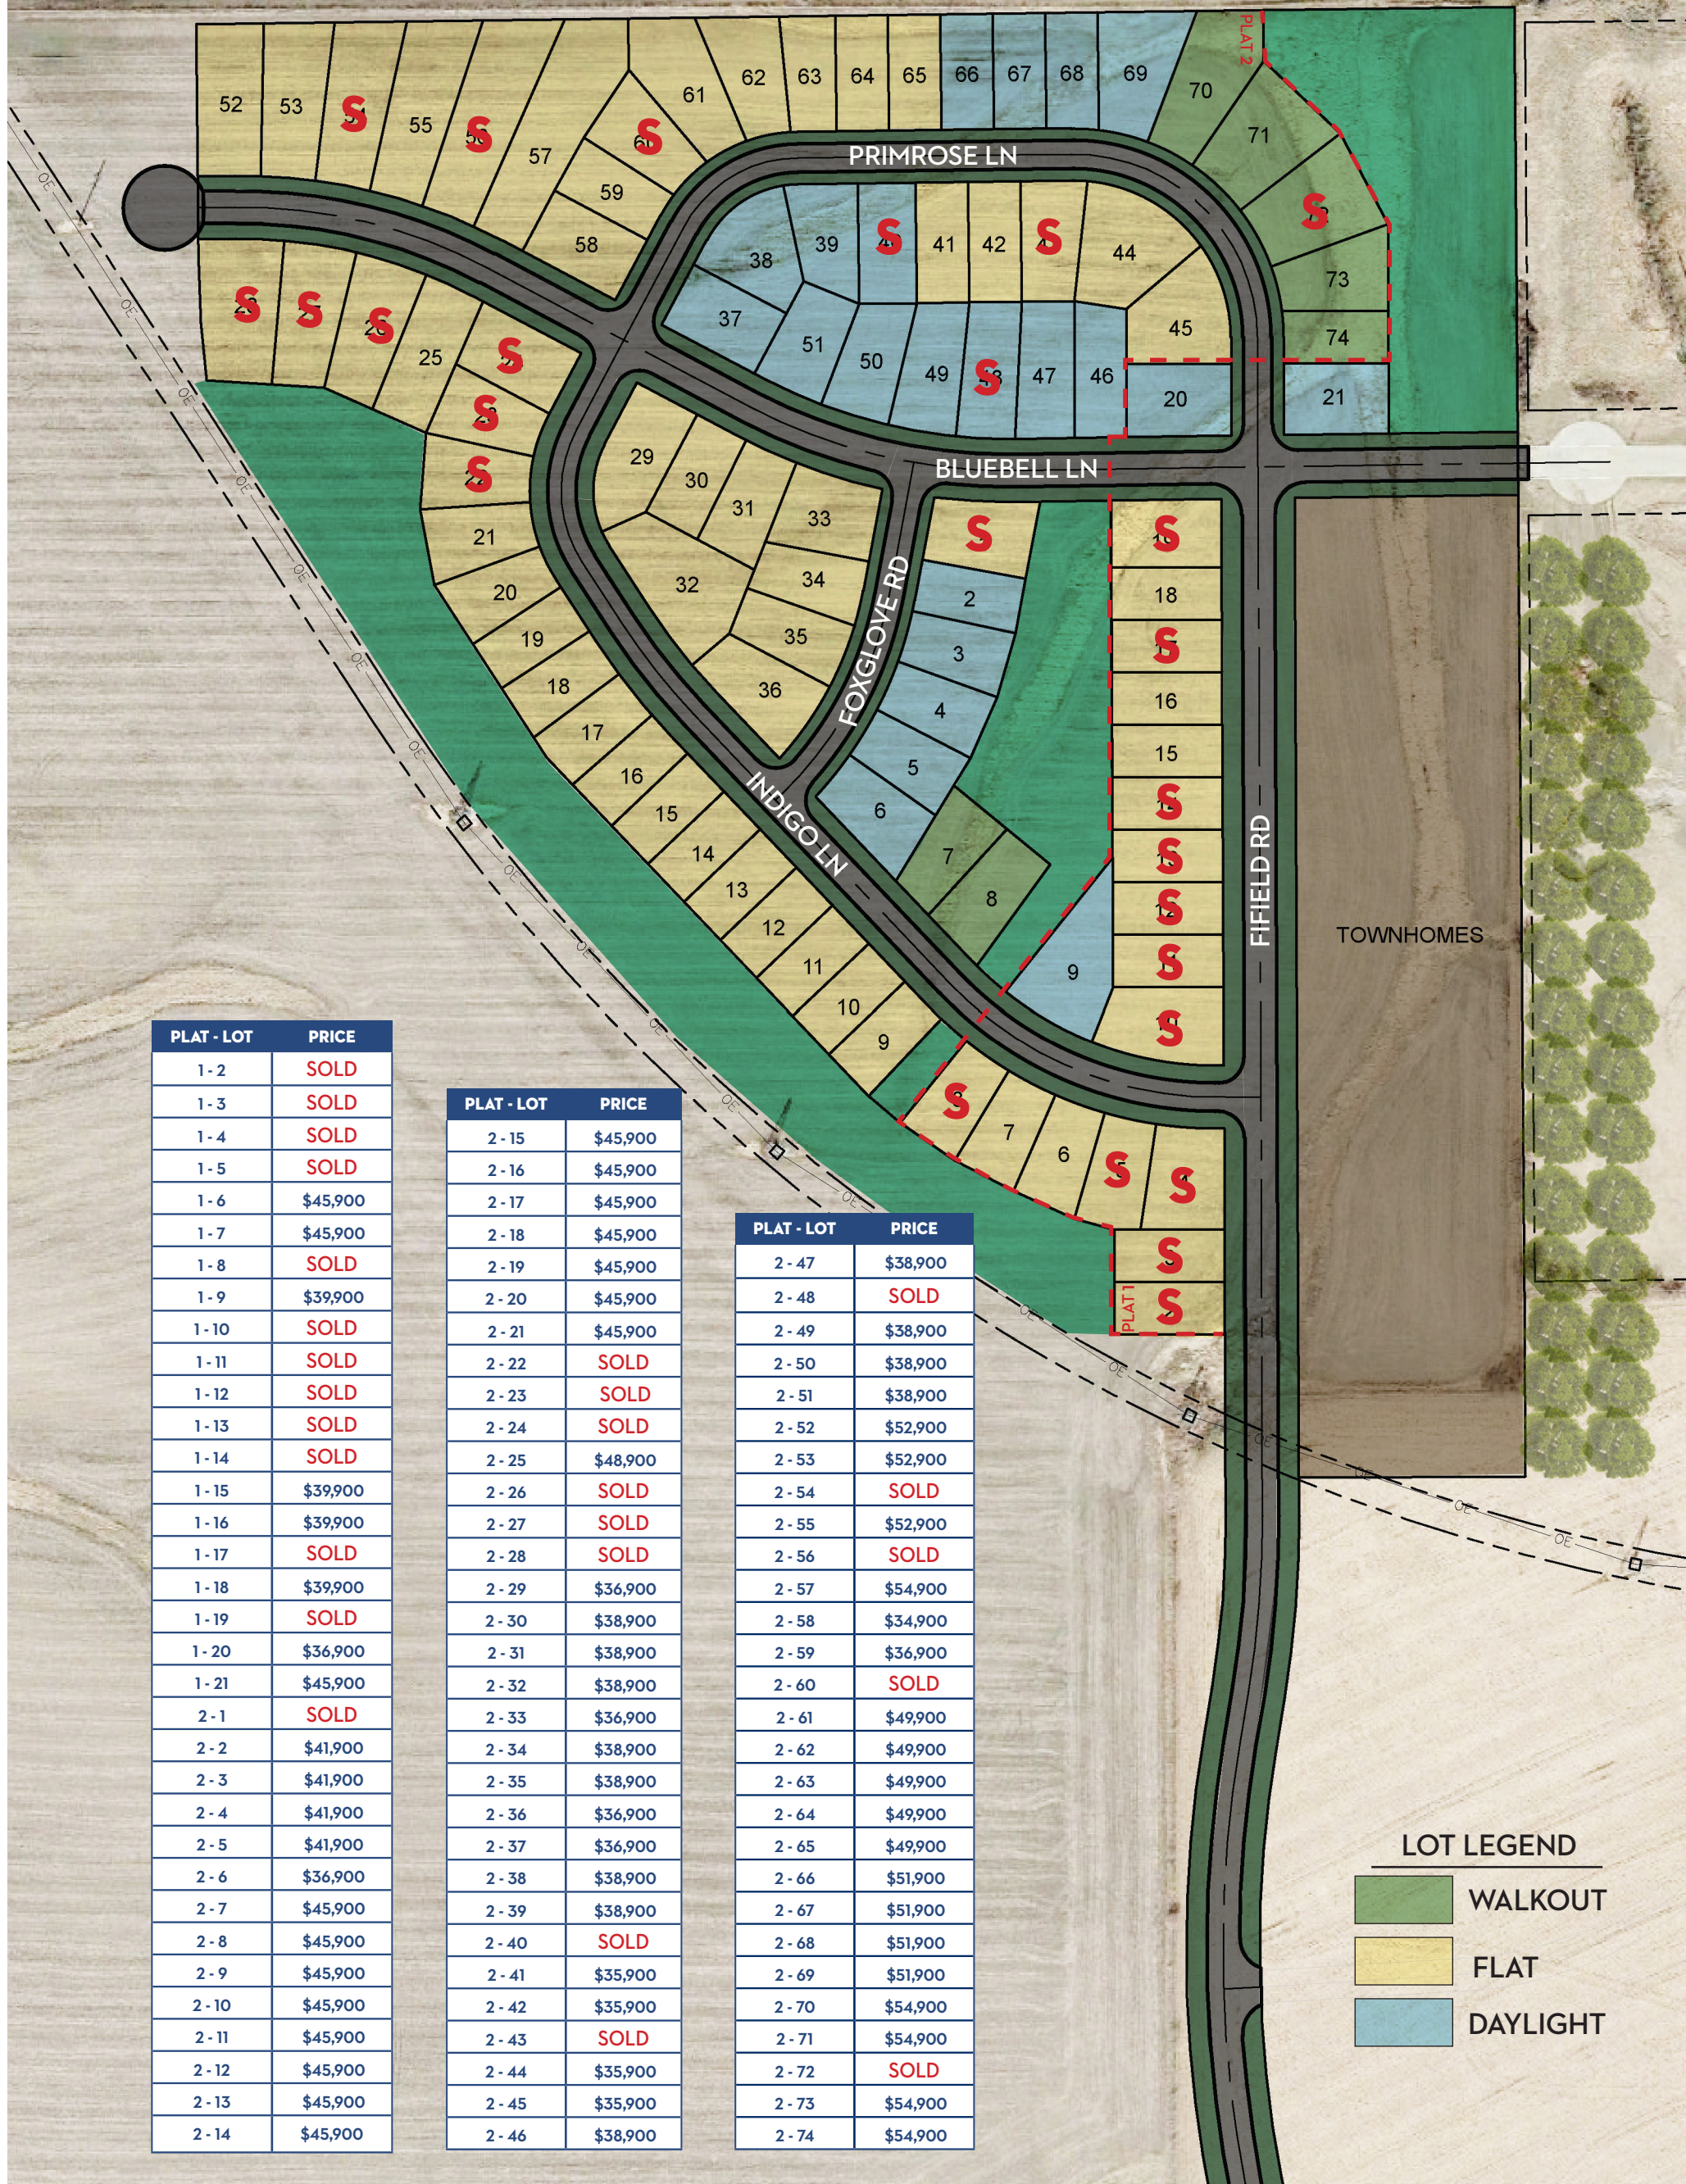

PRAIRIE RIDGE

PLAT - LOT	PRICE
1-2	SOLD
1-3	SOLD
1-4	SOLD
1-5	SOLD
1-6	\$45,900
1-7	\$45,900
1-8	SOLD
1-9	\$39,900
1-10	SOLD
1-11	SOLD
1-12	SOLD
1-13	SOLD
1-14	SOLD
1-15	\$39,900
1-16	\$39,900
1-17	SOLD
1-18	\$39,900
1-19	SOLD
1-20	\$36,900
1-21	\$45,900
2-1	SOLD
2-2	\$41,900
2-3	\$41,900
2-4	\$41,900
2-5	\$41,900
2-6	\$36,900
2-7	\$45,900
2-8	\$45,900
2-9	\$45,900
2-10	\$45,900
2-11	\$45,900
2-12	\$45,900
2-13	\$45,900
2-14	\$45,900

PLAT - LOT	PRICE
2-15	\$45,900
2-16	\$45,900
2-17	\$45,900
2-18	\$45,900
2-19	\$45,900
2-20	\$45,900
2-21	\$45,900
2-22	SOLD
2-23	SOLD
2-24	SOLD
2-25	\$48,900
2-26	SOLD
2-27	SOLD
2-28	SOLD
2-29	\$36,900
2-30	\$38,900
2-31	\$38,900
2-32	\$38,900
2-33	\$36,900
2-34	\$38,900
2-35	\$38,900
2-36	\$36,900
2-37	\$36,900
2-38	\$38,900
2-39	\$38,900
2-40	SOLD
2-41	\$35,900
2-42	\$35,900
2-43	SOLD
2-44	\$35,900
2-45	\$35,900
2-46	\$38,900

PLAT - LOT	PRICE
2-47	\$38,900
2-48	SOLD
2-49	\$38,900
2-50	\$38,900
2-51	\$38,900
2-52	\$52,900
2-53	\$52,900
2-54	SOLD
2-55	\$52,900
2-56	SOLD
2-57	\$54,900
2-58	\$34,900
2-59	\$36,900
2-60	SOLD
2-61	\$49,900
2-62	\$49,900
2-63	\$49,900
2-64	\$49,900
2-65	\$49,900
2-66	\$51,900
2-67	\$51,900
2-68	\$51,900
2-69	\$51,900
2-70	\$54,900
2-71	\$54,900
2-72	SOLD
2-73	\$54,900
2-74	\$54,900

LOT LEGEND

 WALKOUT
 FLAT
 DAYLIGHT