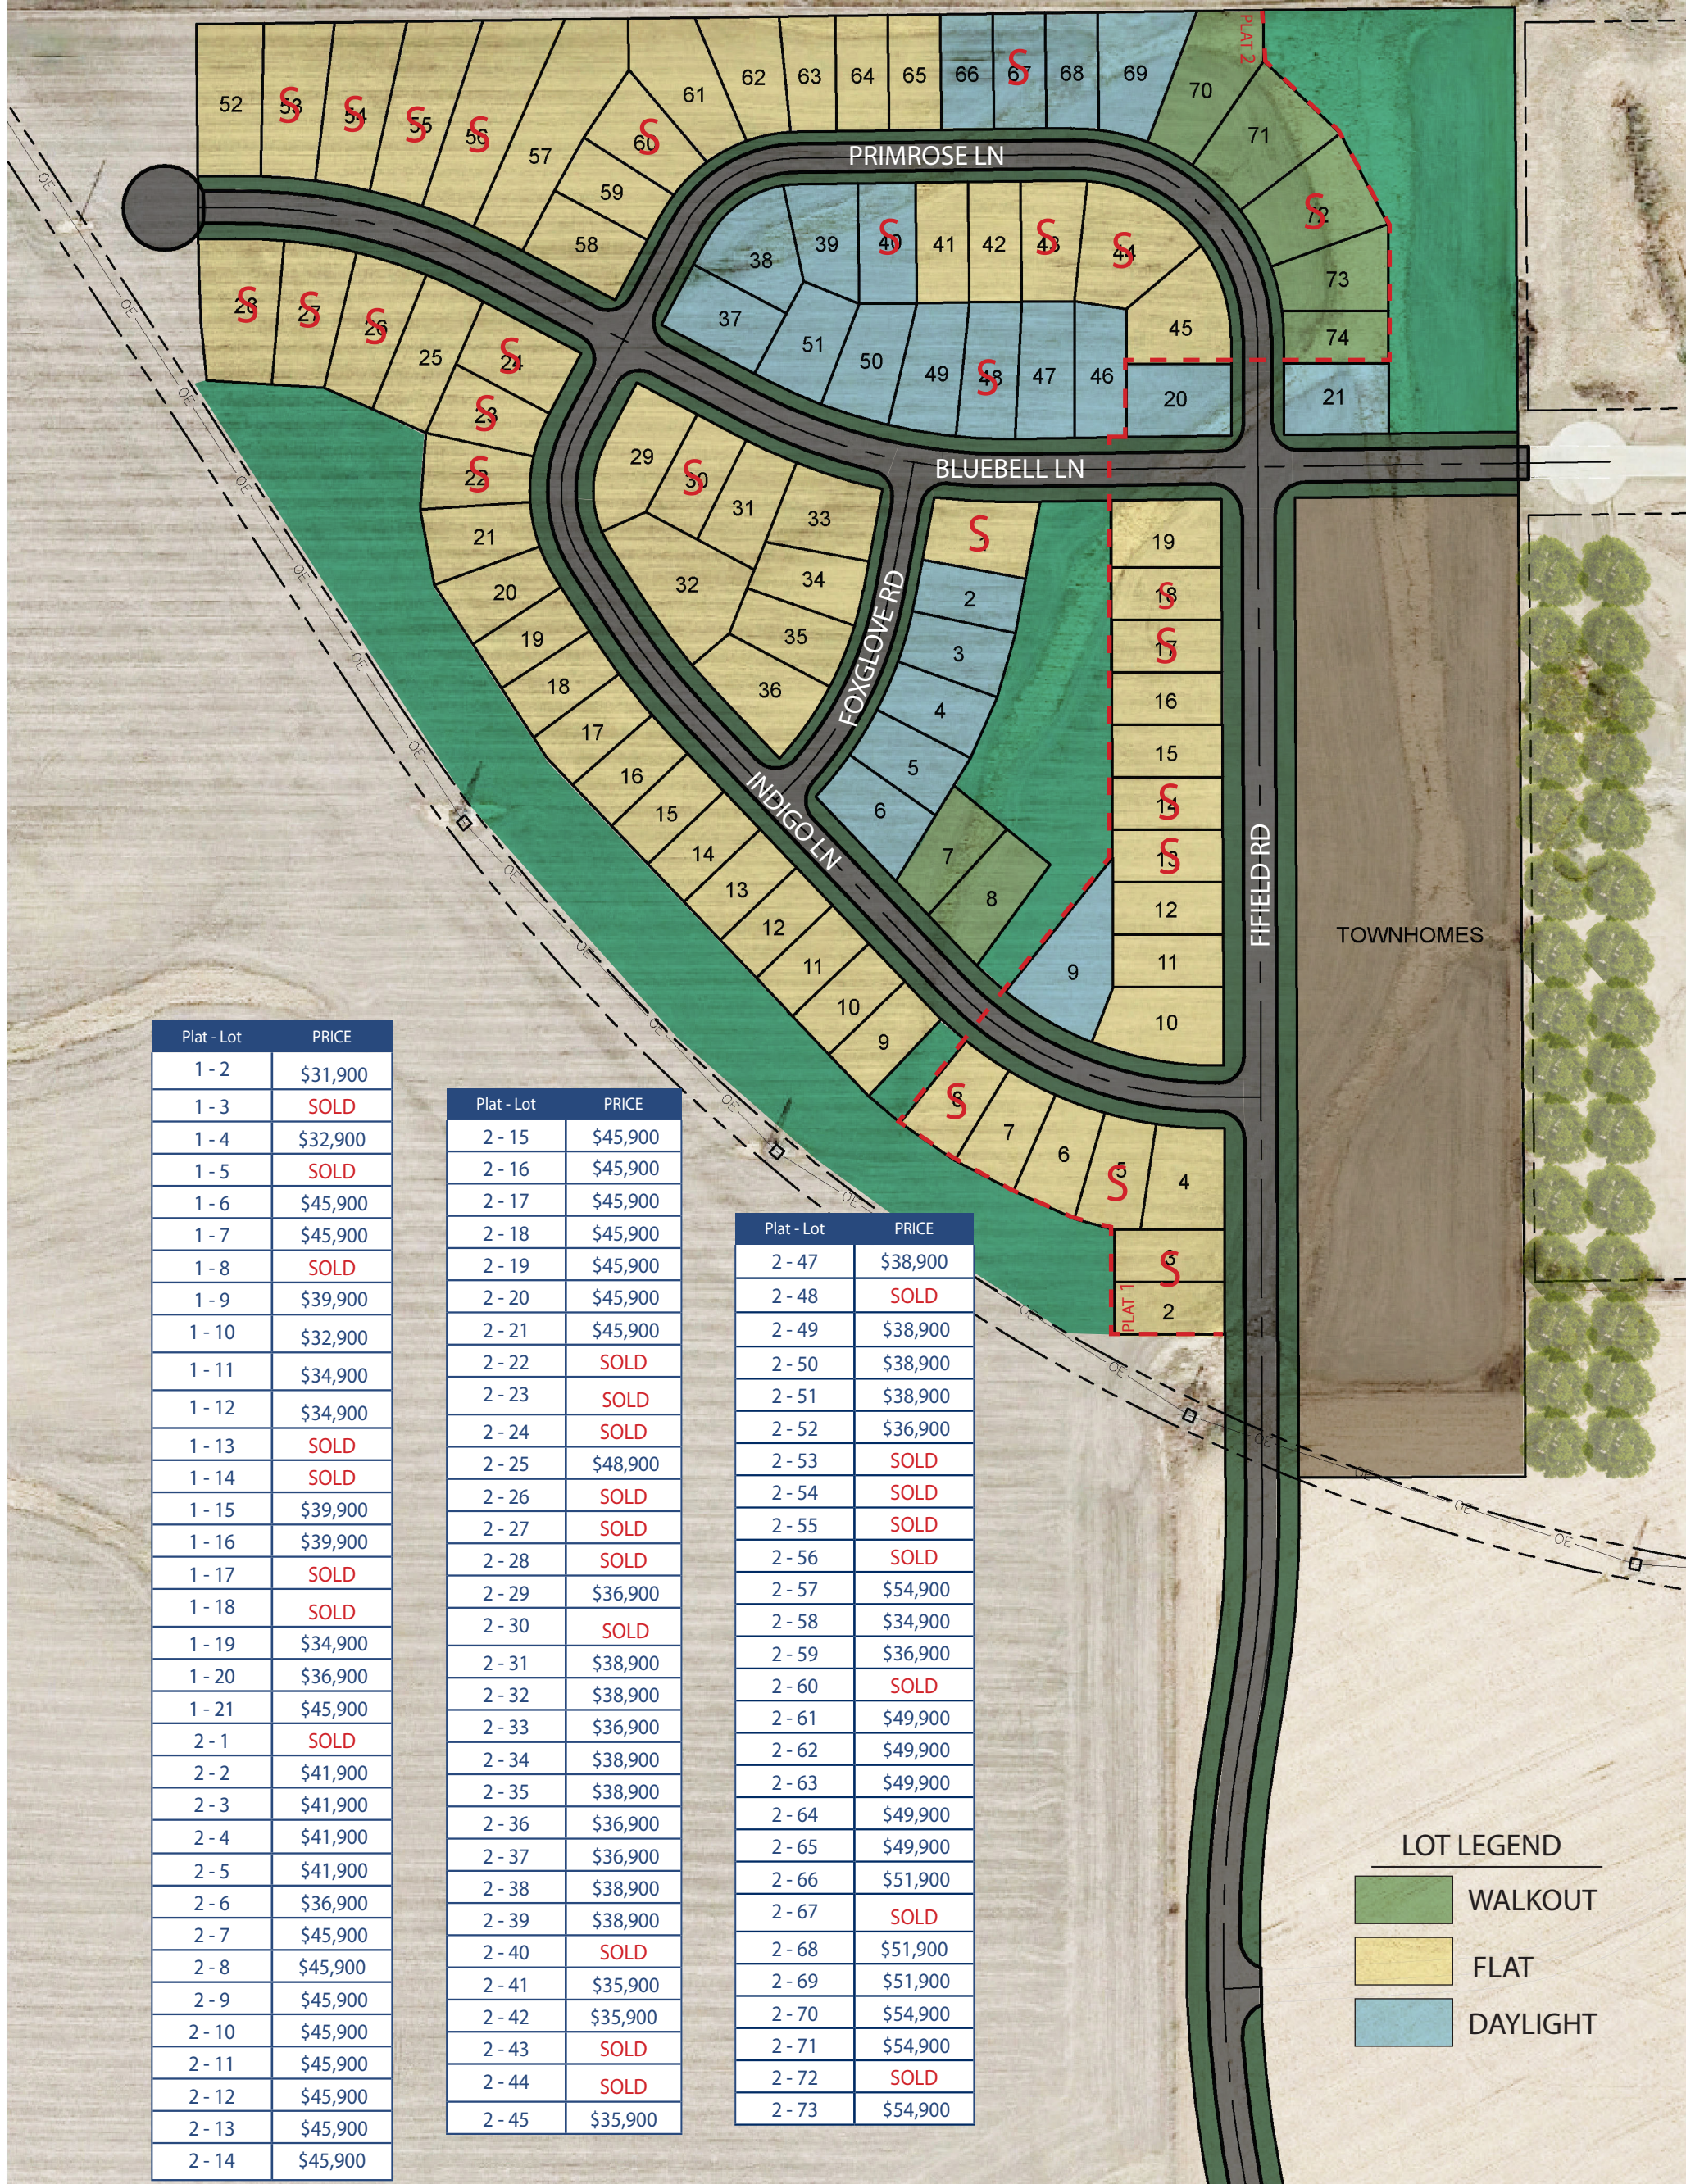

# PRAIRIE RIDGE

Plat - Lot	PRICE
1 - 2	\$31,900
1 - 3	SOLD
1 - 4	\$32,900
1 - 5	SOLD
1 - 6	\$45,900
1 - 7	\$45,900
1 - 8	SOLD
1 - 9	\$39,900
1 - 10	\$32,900
1 - 11	\$34,900
1 - 12	\$34,900
1 - 13	SOLD
1 - 14	SOLD
1 - 15	\$39,900
1 - 16	\$39,900
1 - 17	SOLD
1 - 18	SOLD
1 - 19	\$34,900
1 - 20	\$36,900
1 - 21	\$45,900
2 - 1	SOLD
2 - 2	\$41,900
2 - 3	\$41,900
2 - 4	\$41,900
2 - 5	\$41,900
2 - 6	\$36,900
2 - 7	\$45,900
2 - 8	\$45,900
2 - 9	\$45,900
2 - 10	\$45,900
2 - 11	\$45,900
2 - 12	\$45,900
2 - 13	\$45,900
2 - 14	\$45,900

Plat - Lot	PRICE
2 - 15	\$45,900
2 - 16	\$45,900
2 - 17	\$45,900
2 - 18	\$45,900
2 - 19	\$45,900
2 - 20	\$45,900
2 - 21	\$45,900
2 - 22	SOLD
2 - 23	SOLD
2 - 24	SOLD
2 - 25	\$48,900
2 - 26	SOLD
2 - 27	SOLD
2 - 28	SOLD
2 - 29	\$36,900
2 - 30	SOLD
2 - 31	\$38,900
2 - 32	\$38,900
2 - 33	\$36,900
2 - 34	\$38,900
2 - 35	\$38,900
2 - 36	\$36,900
2 - 37	\$36,900
2 - 38	\$38,900
2 - 39	\$38,900
2 - 40	SOLD
2 - 41	\$35,900
2 - 42	\$35,900
2 - 43	SOLD
2 - 44	SOLD
2 - 45	\$35,900

Plat - Lot	PRICE
2 - 47	\$38,900
2 - 48	SOLD
2 - 49	\$38,900
2 - 50	\$38,900
2 - 51	\$38,900
2 - 52	\$36,900
2 - 53	SOLD
2 - 54	SOLD
2 - 55	SOLD
2 - 56	SOLD
2 - 57	\$54,900
2 - 58	\$34,900
2 - 59	\$36,900
2 - 60	SOLD
2 - 61	\$49,900
2 - 62	\$49,900
2 - 63	\$49,900
2 - 64	\$49,900
2 - 65	\$49,900
2 - 66	\$51,900
2 - 67	SOLD
2 - 68	\$51,900
2 - 69	\$51,900
2 - 70	\$54,900
2 - 71	\$54,900
2 - 72	SOLD
2 - 73	\$54,900

**LOT LEGEND**

<span style="display:inline-block; width:15px; height:15px; background-color: #90EE90; border: 1px solid black;"></span> WALKOUT
<span style="display:inline-block; width:15px; height:15px; background-color: #FFFF99; border: 1px solid black;"></span> FLAT
<span style="display:inline-block; width:15px; height:15px; background-color: #ADD8E6; border: 1px solid black;"></span> DAYLIGHT