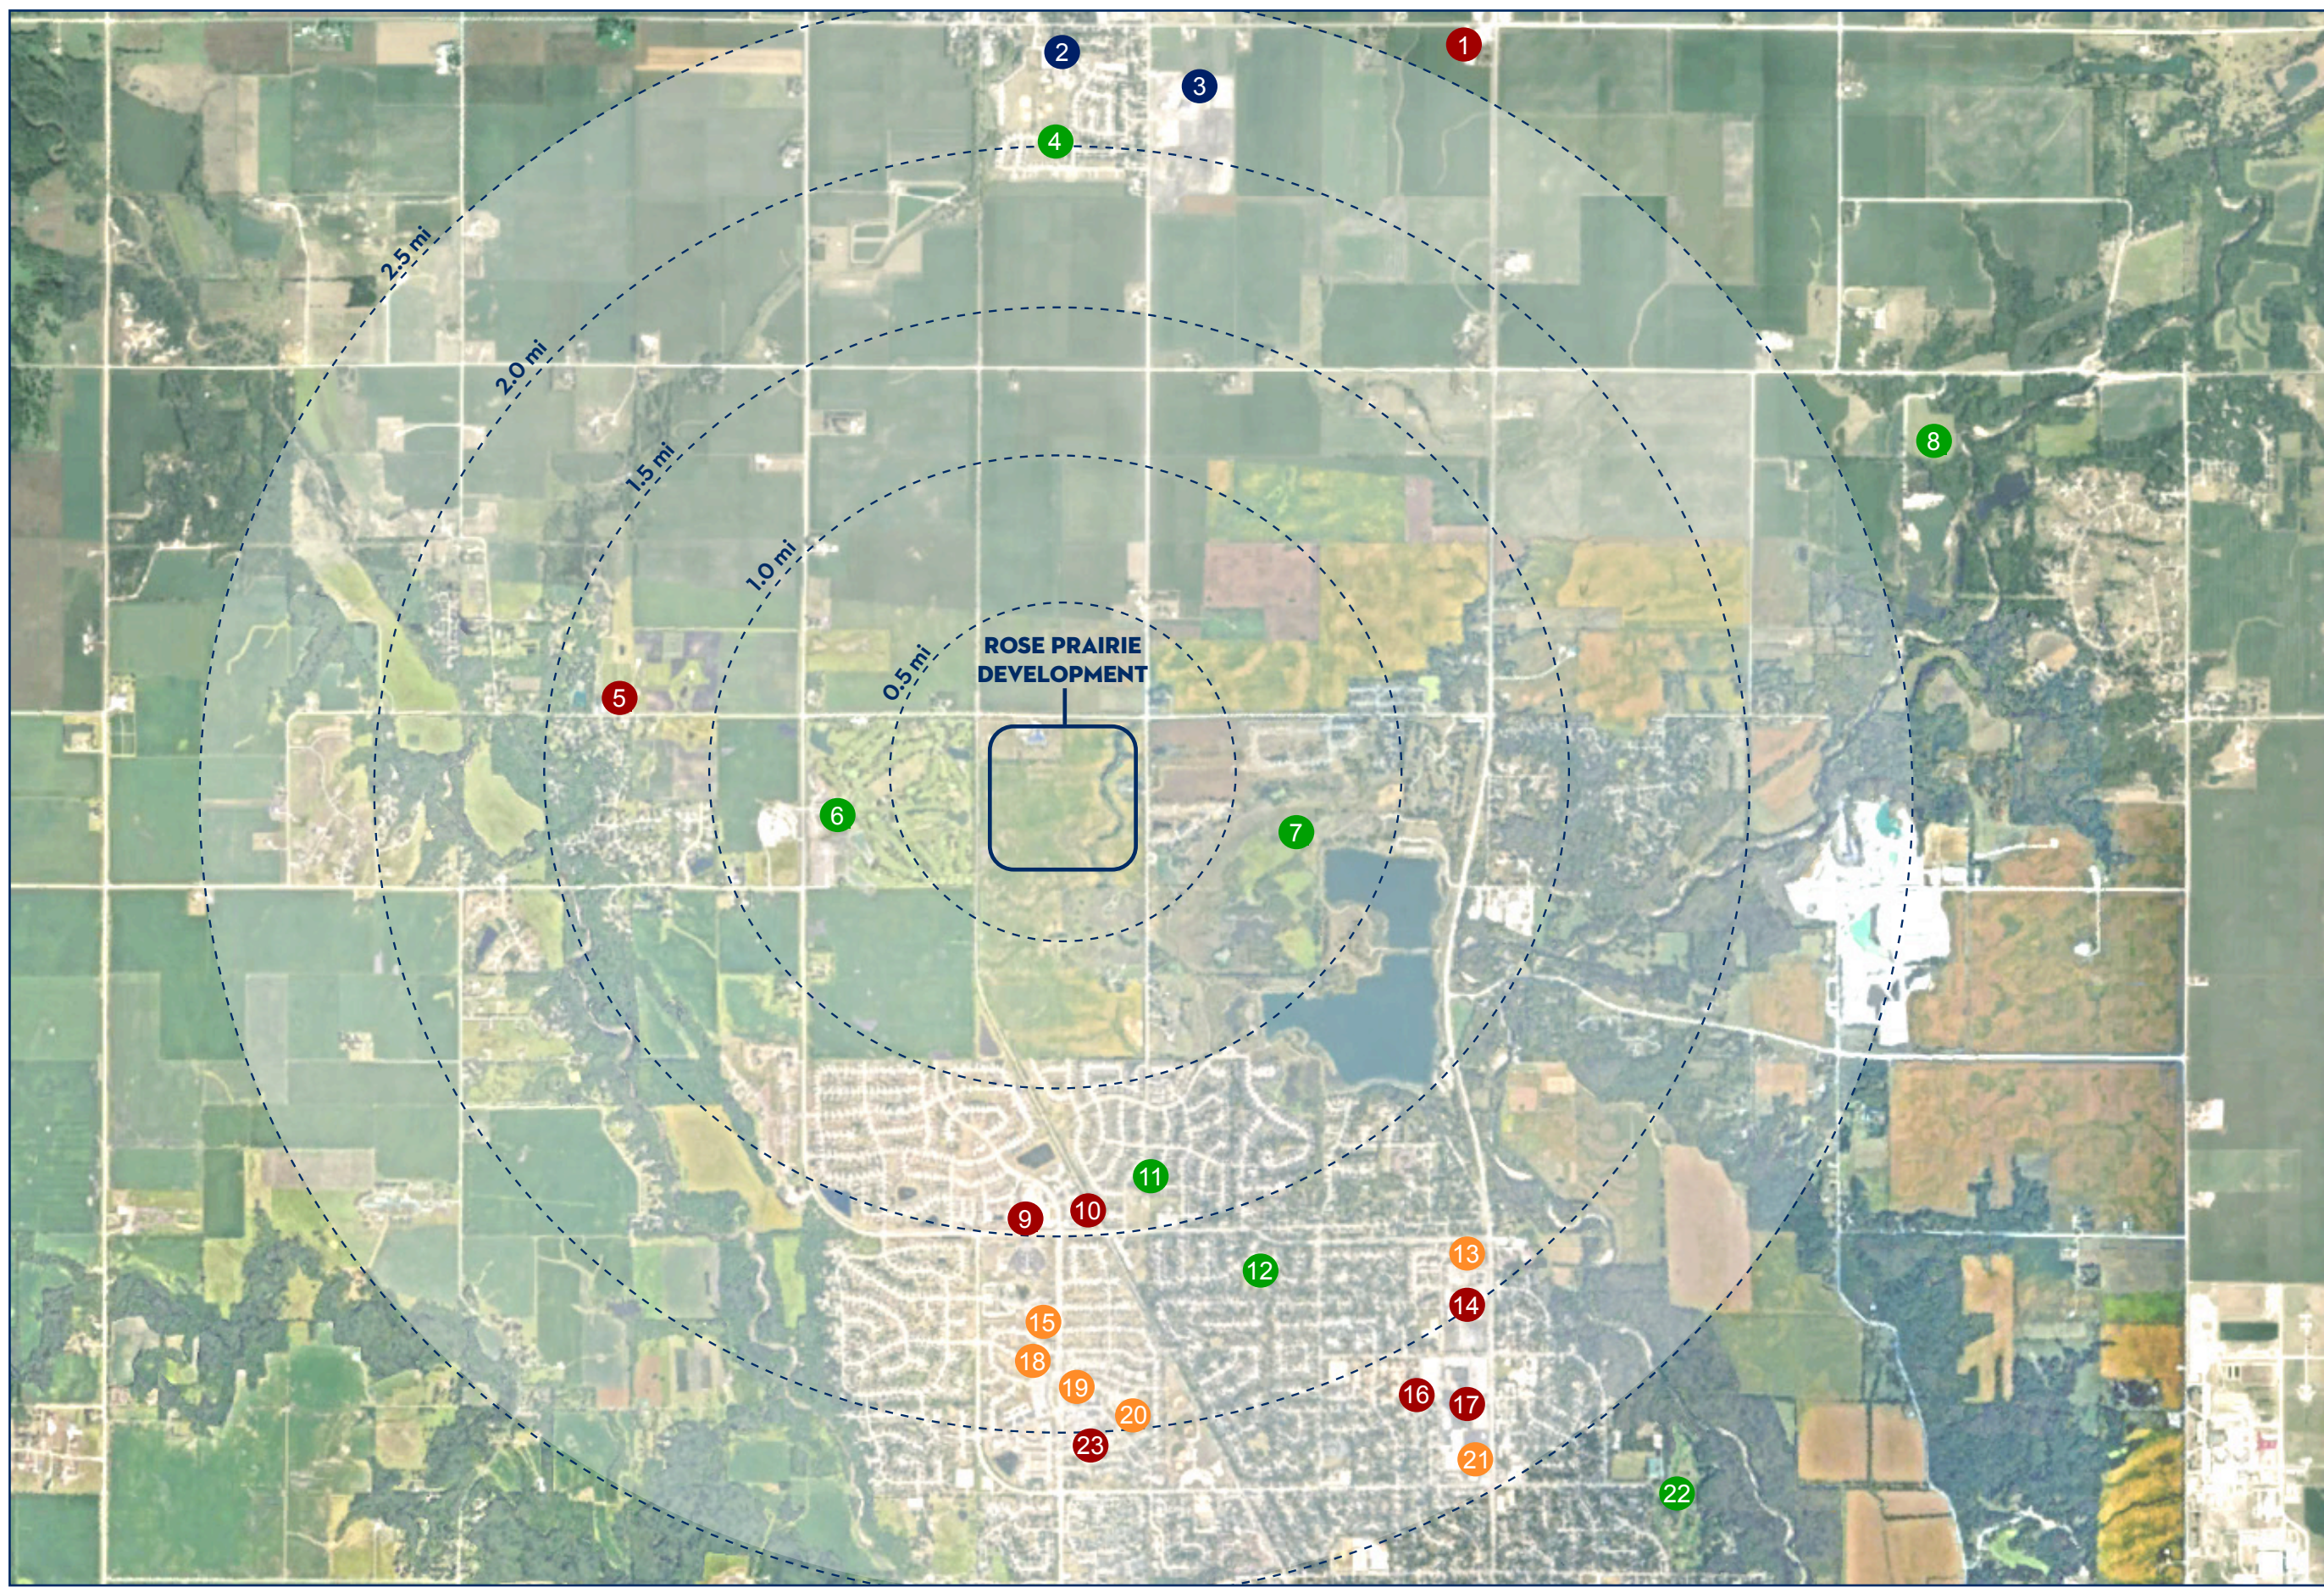

DESTINATIONS

- 1 Casey's
- 2 Gilbert Elementary School
- 3 Gilbert High School
- 4 Banford Park
- 5 Prairie Moon Winery
- 6 Ames Golf & Country Club
- 7 Ada Hayden Park
- 8 McFarland Park
- 9 Fareway
- 10 Casey's
- 11 Playground
- 12 Parkview Park
- 13 Dairy Queen
- 14 Walmart
- 15 Wallaby's
- 16 North Grand Cinema
- 17 North Grand Mall
- 18 El Azteca
- 19 Brick City Grill
- 20 The Cafe
- 21 Fazoli's
- 22 Homewood Municipal Golf Course
- 23 Ames Fitness Center North

LEGEND

- Shopping/Other
- Restaurants
- Parks/Golfing
- Schools

ROSE PRAIRIE DEVELOPMENT | AMES, IA
NEIGHBORHOOD POINTS OF INTEREST

BJ Stokesbary
Licensed to Sell Real Estate in Iowa
Ph: 515-520-7851 E: bj@atirealty.com

Jeff Segin
Licensed to Sell Real Estate in Iowa
Ph: 515-669-1275 E: jeff.segin@gmail.com