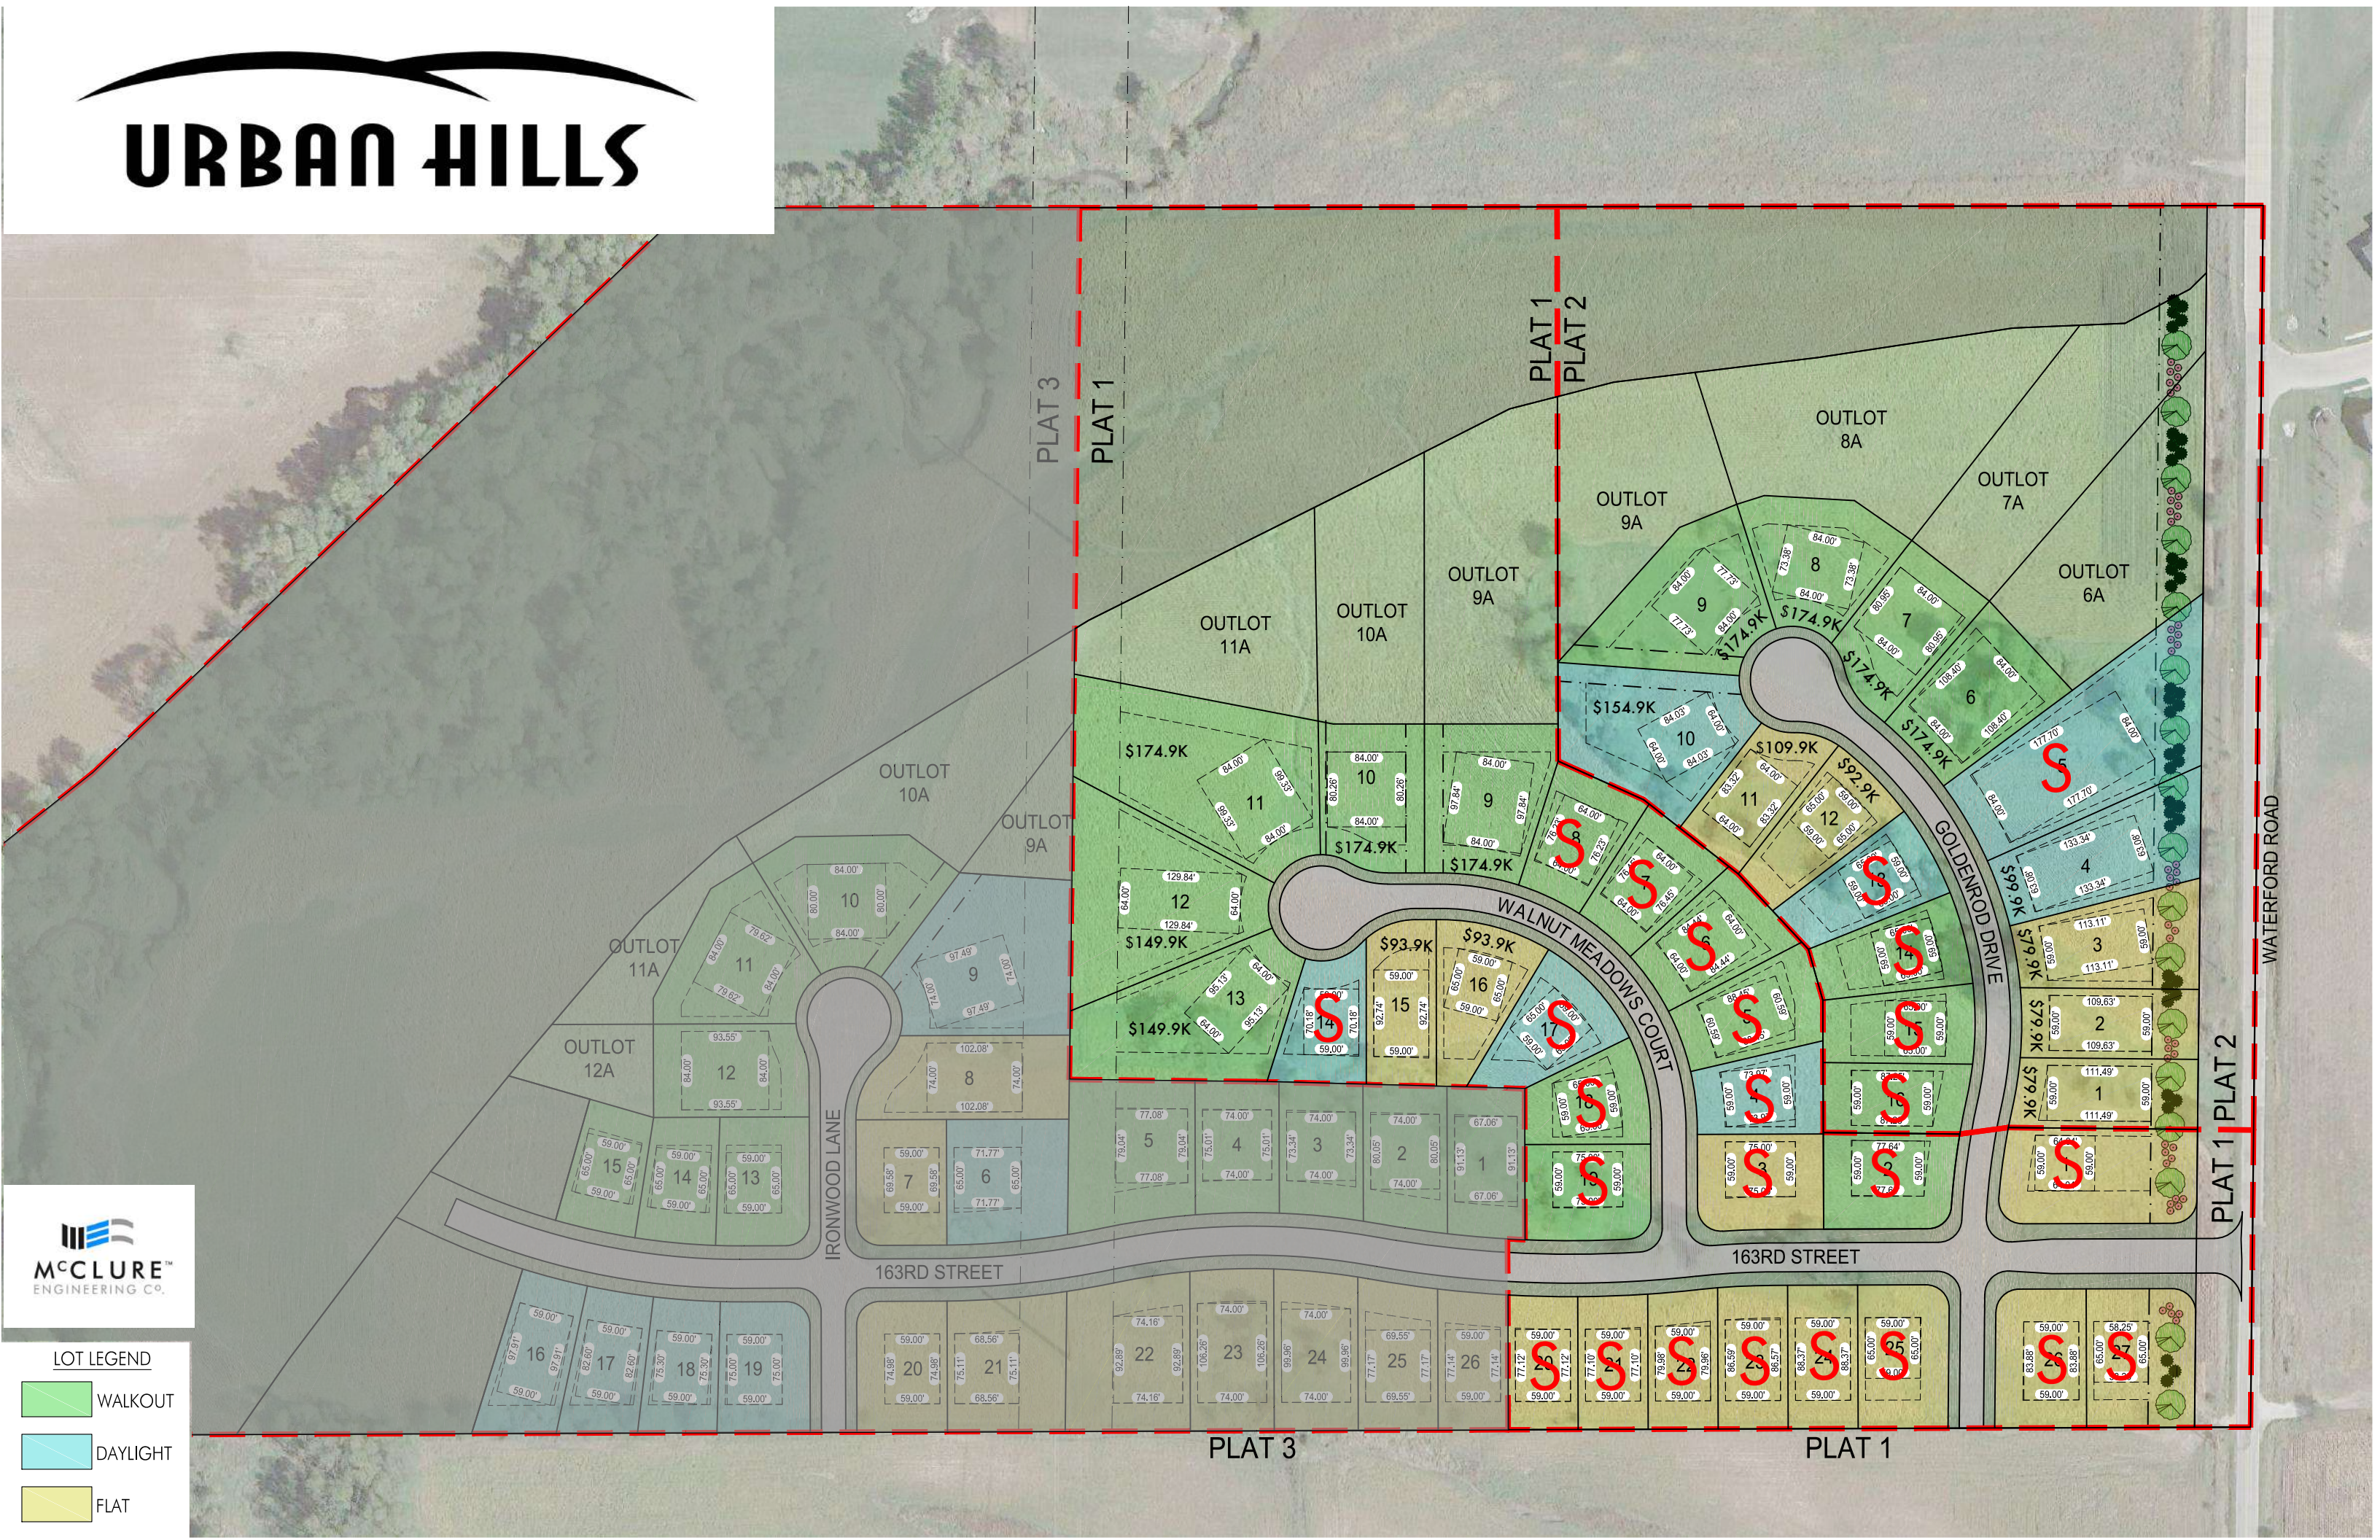

URBAN HILLS

- LOT LEGEND**
- WALKOUT
 - DAYLIGHT
 - FLAT