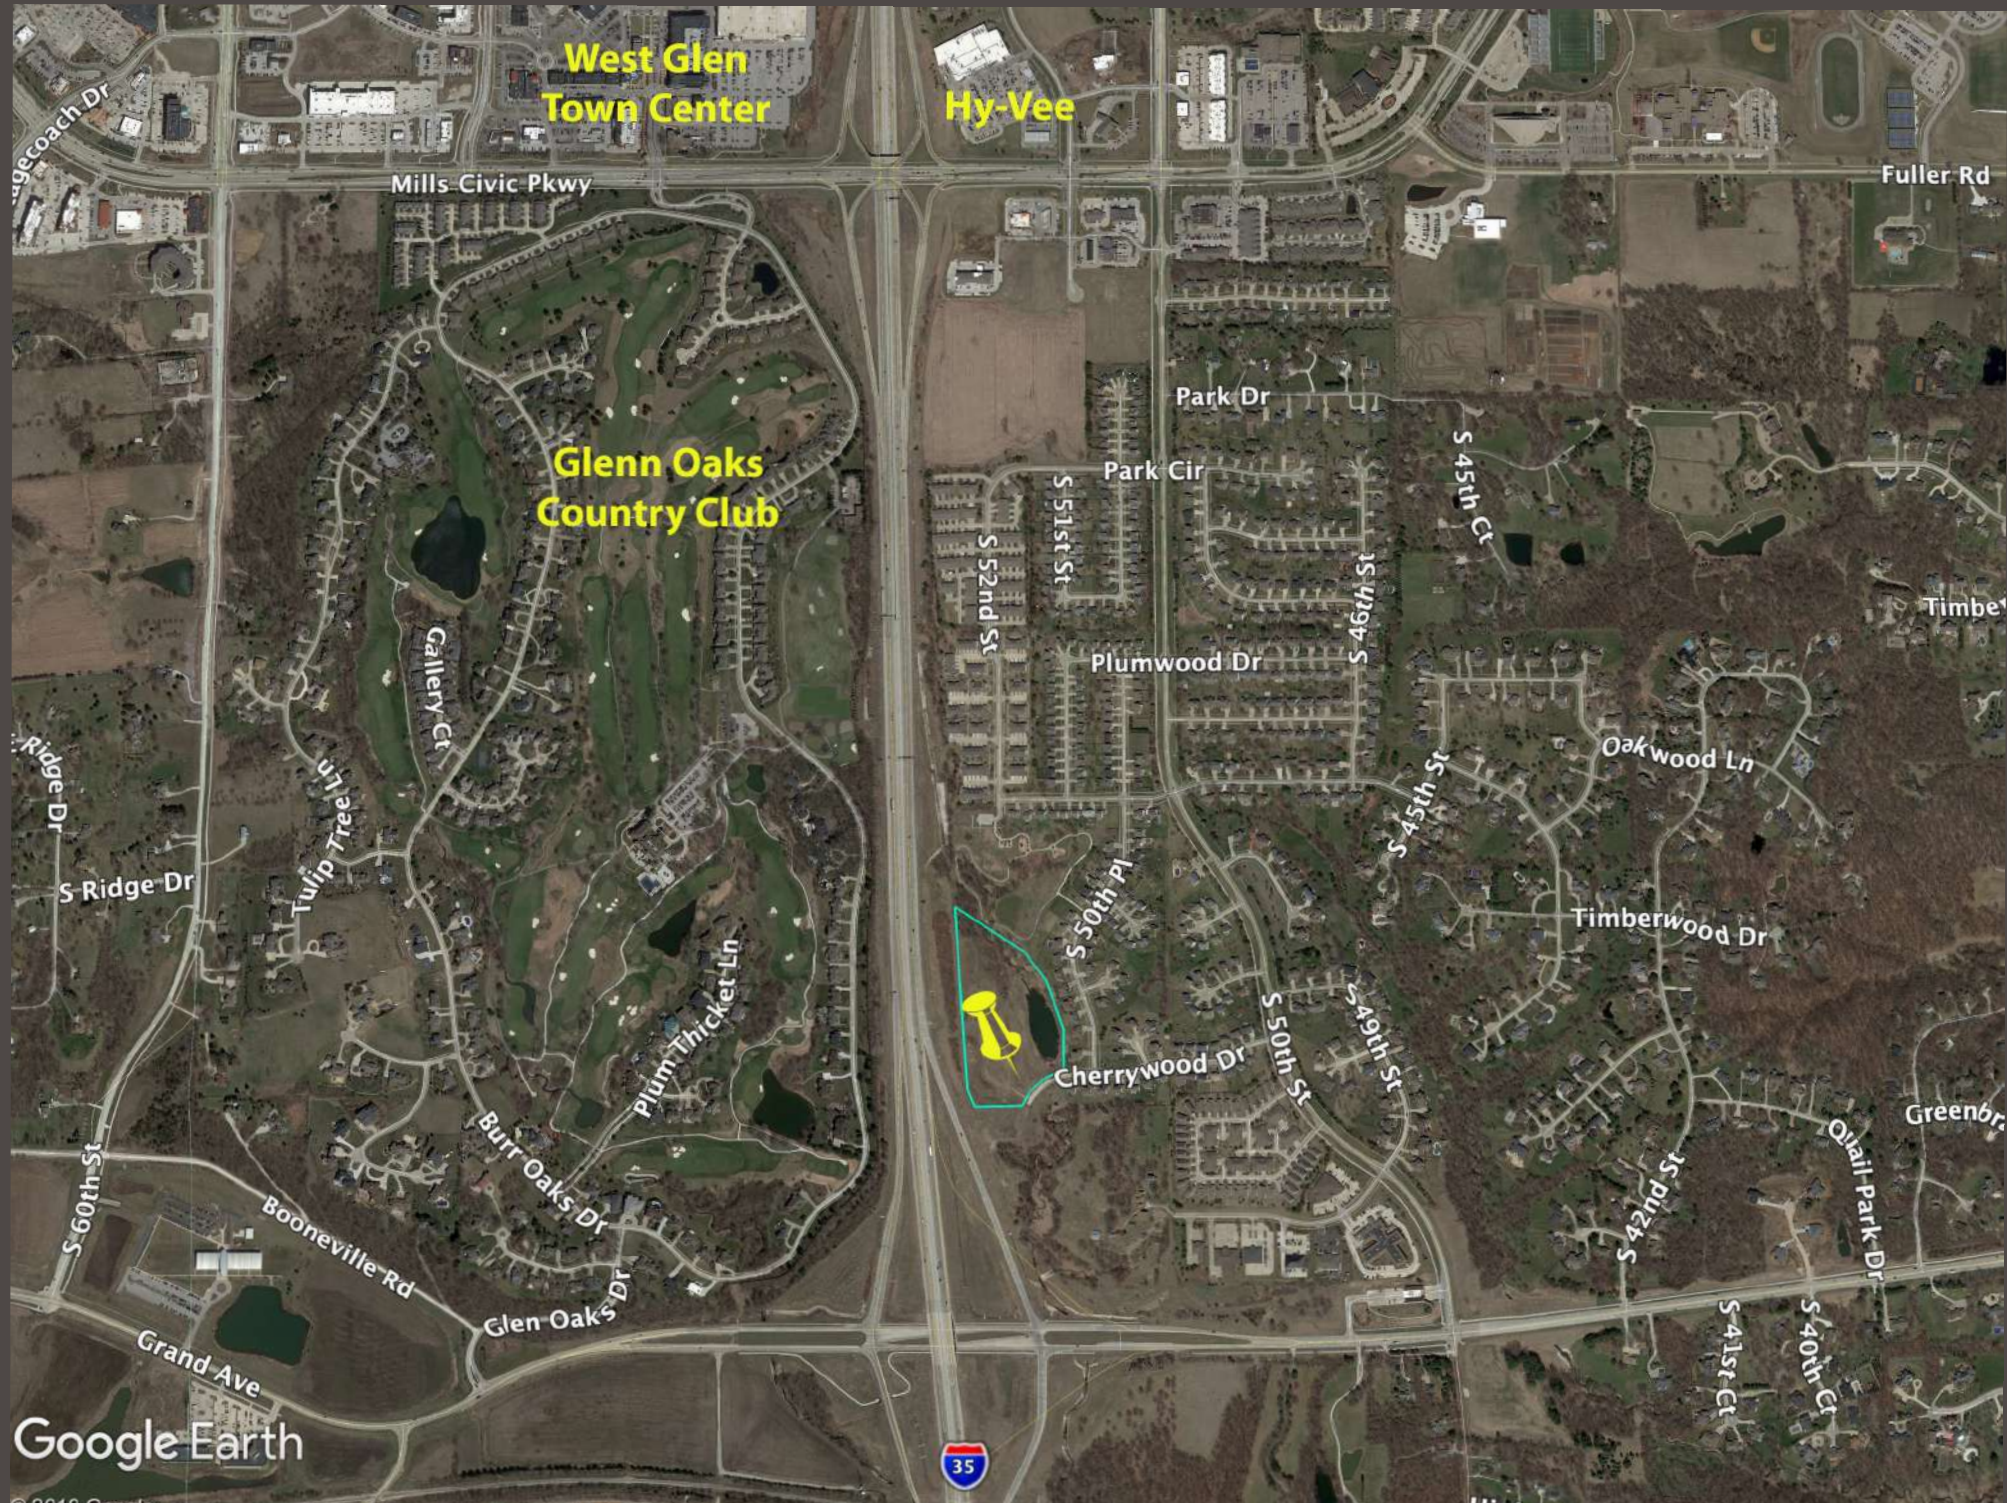

West Glen
Town Center

Hy-Vee

Glenn Oaks
Country Club

Google Earth

© 2018 Google