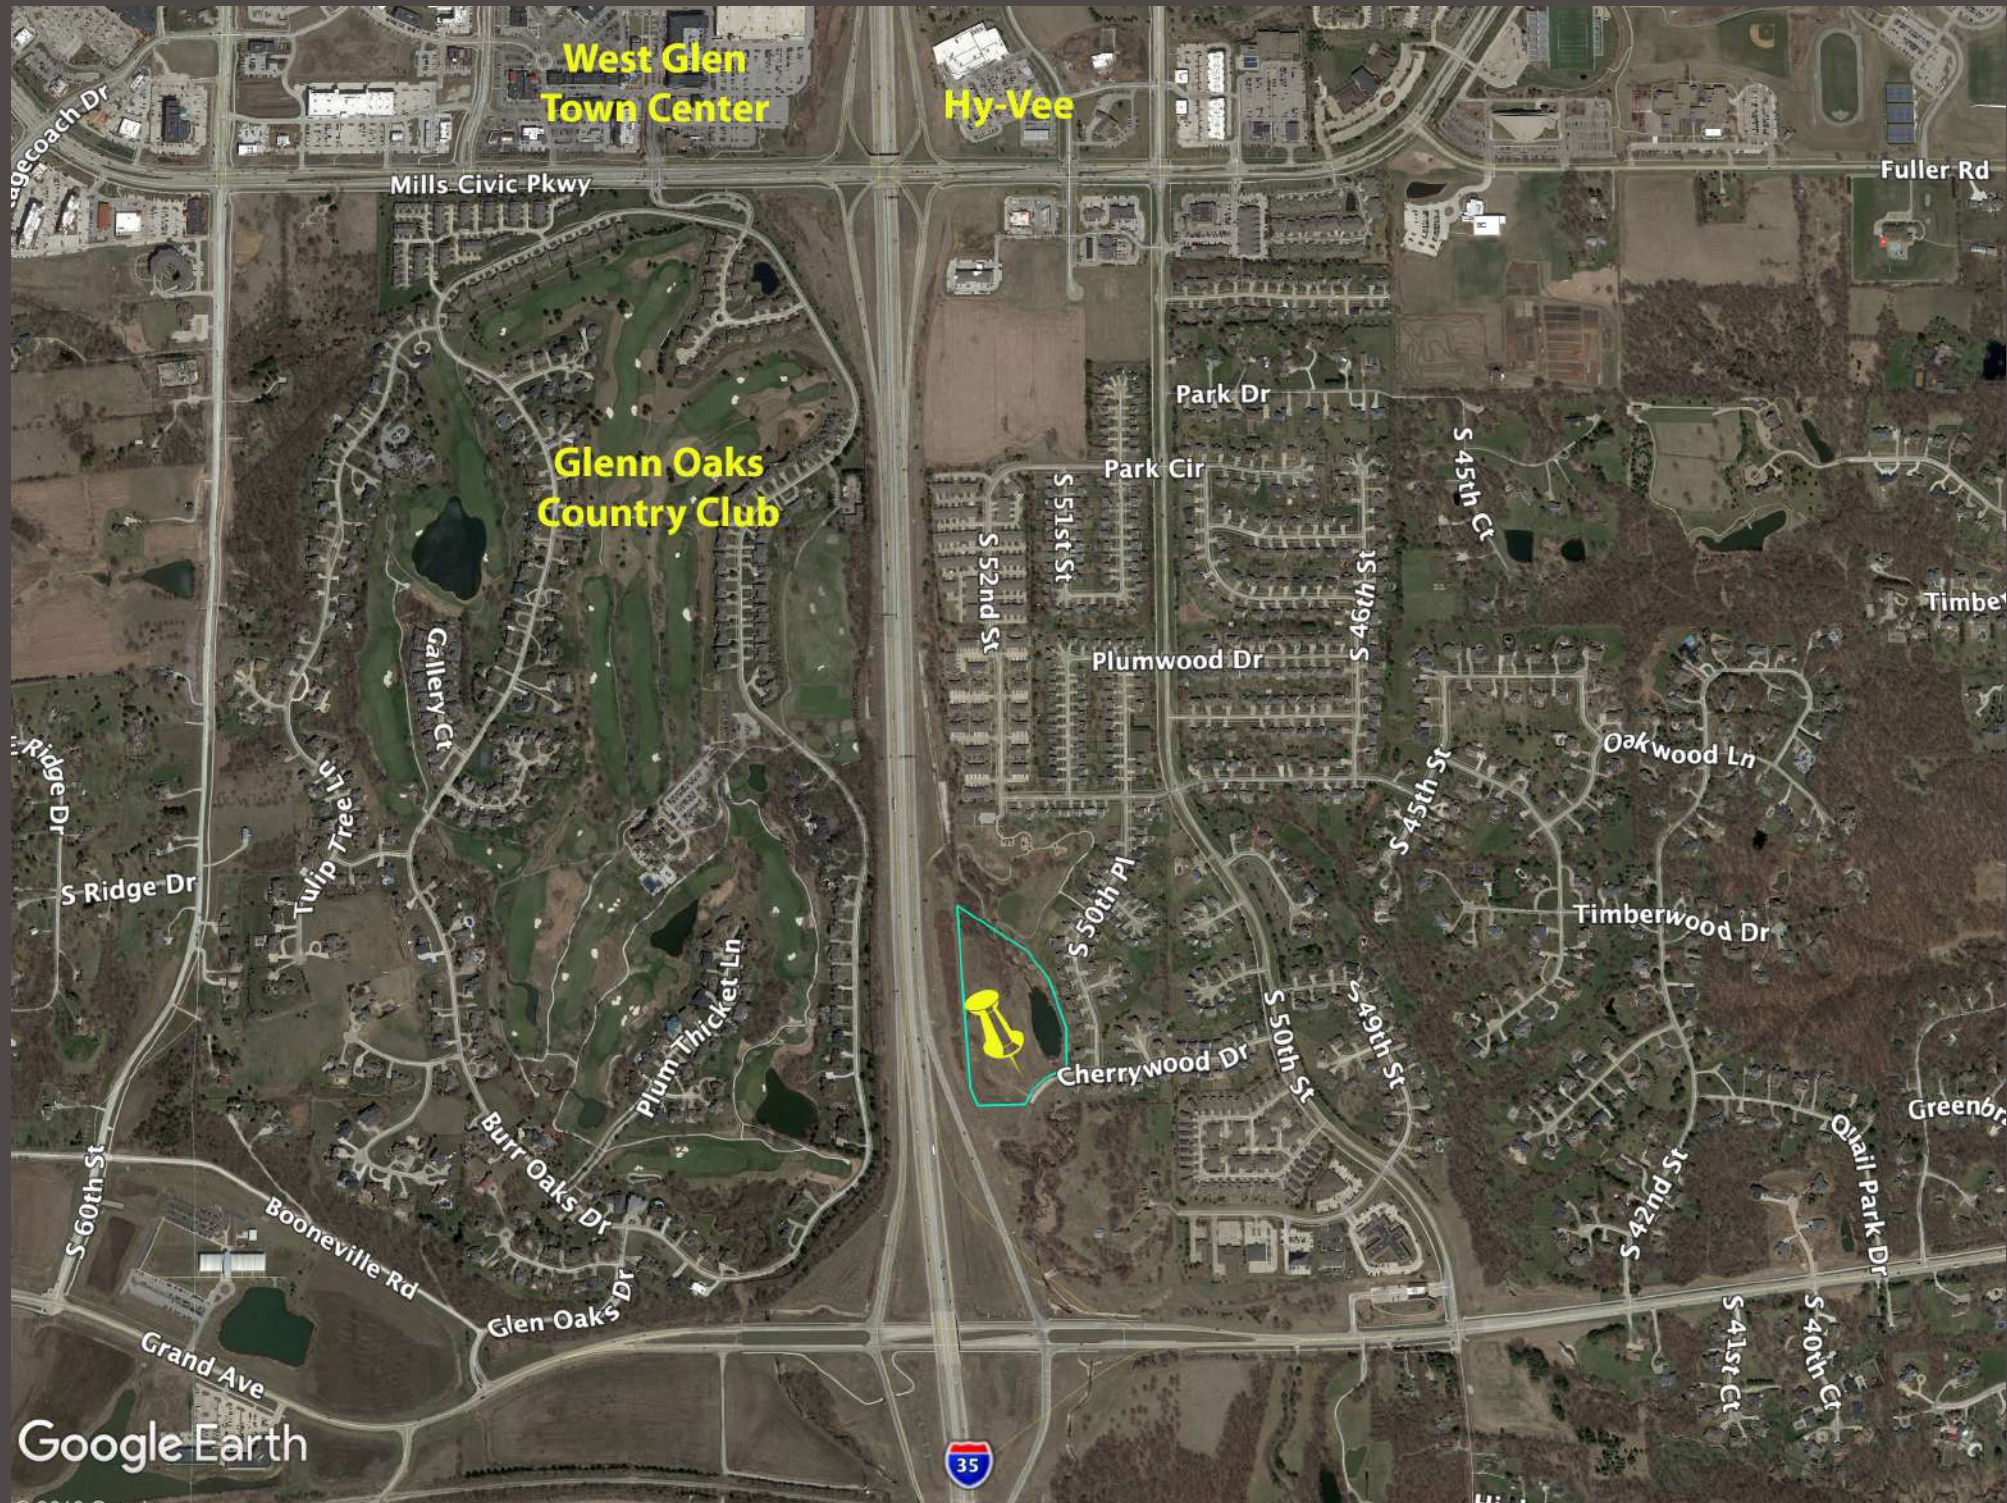

West Glen
Town Center

Hy-Vee

Glenn Oaks
Country Club

Google Earth

© 2018 Google

High 5