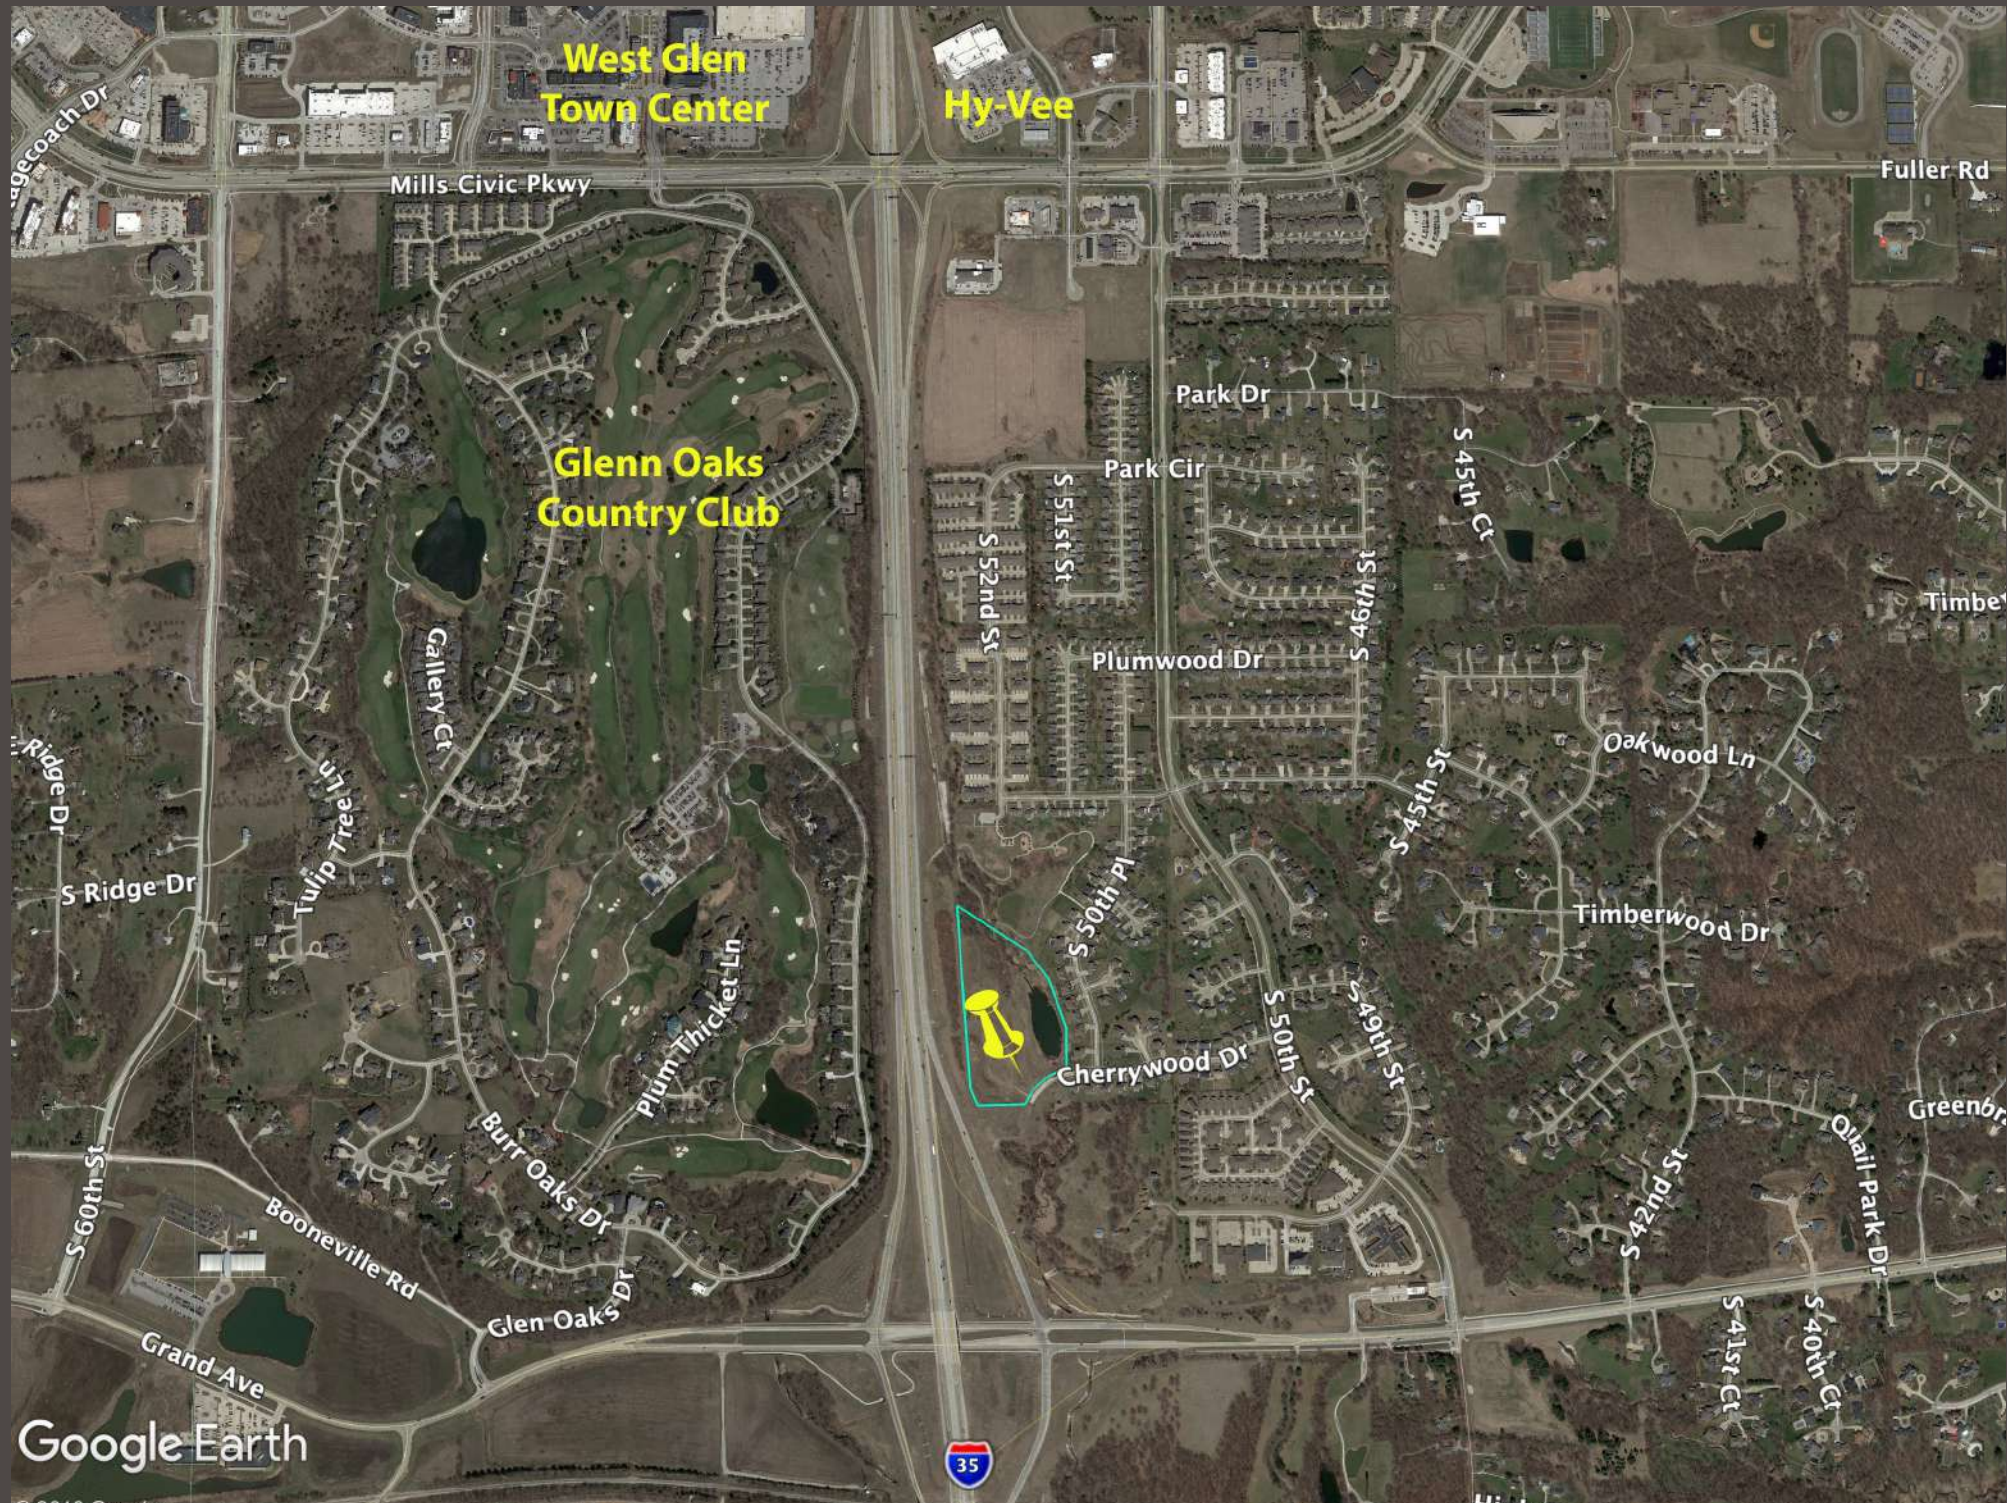

West Glen
Town Center

Hy-Vee

Glenn Oaks
Country Club

Google Earth

© 2018 Google

High 35