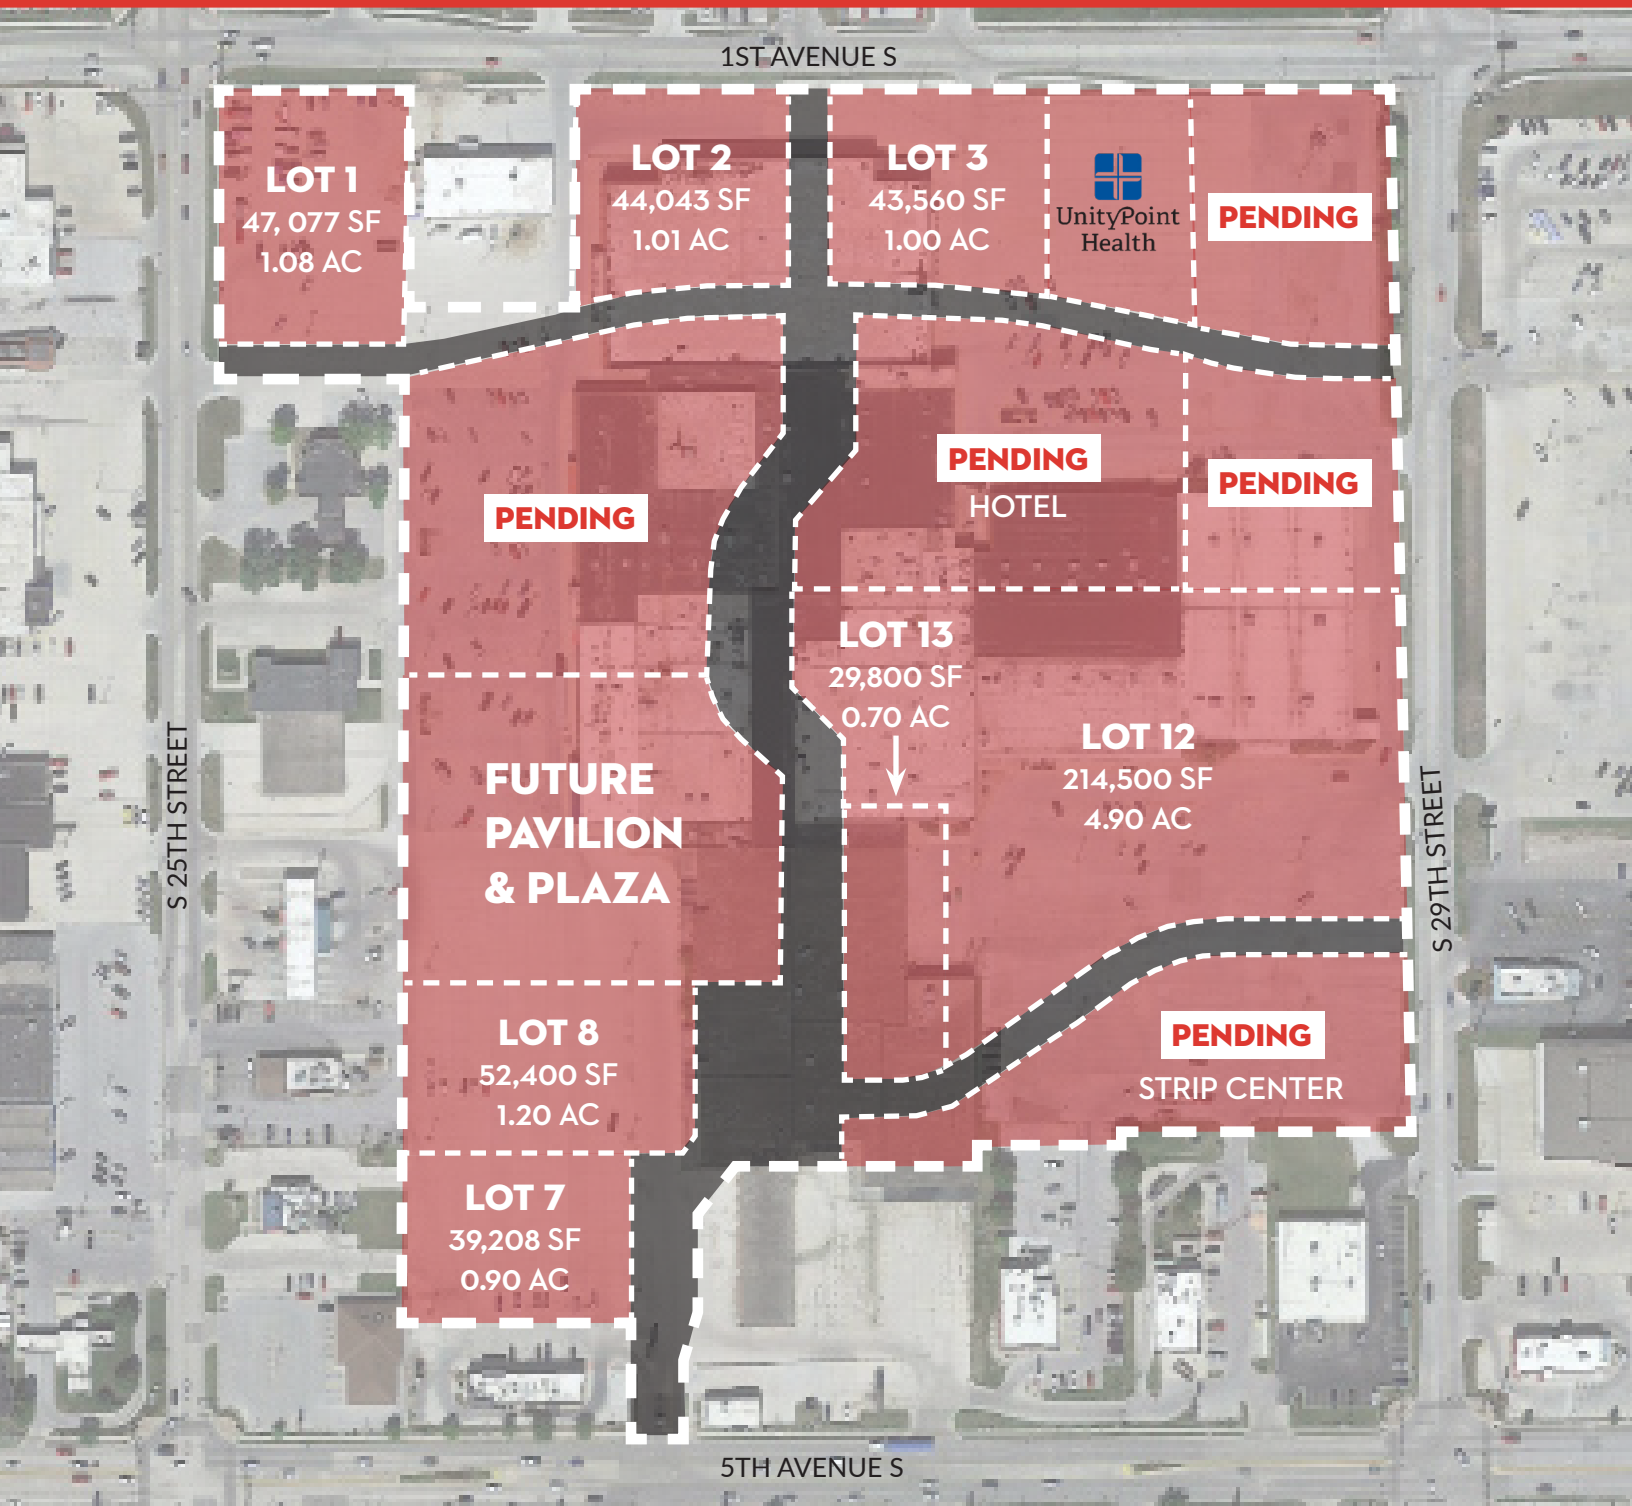

MASTER PLAN

CONTACT INFORMATION

BJ STOKESBARY

Ph: 515-520-7851

E: bj@atirealty.com

Licensed to Sell Real Estate in Iowa