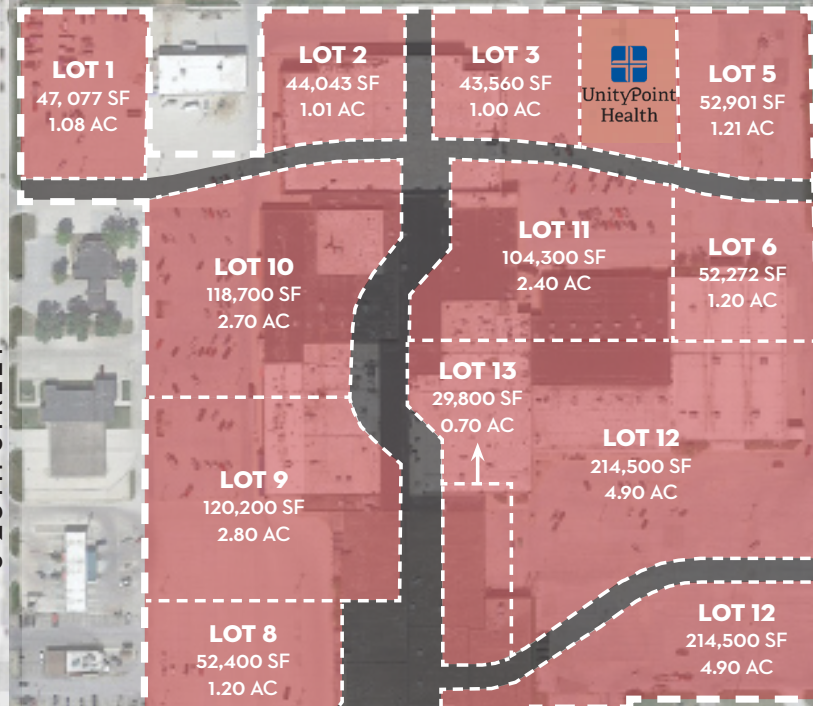

Corridor Plaza

FORT DODGE, IA

1ST AVENUE S

S 25TH STREET

S 29TH STREET

5TH AVENUE S

SUN TAN CITY
let yourself shine