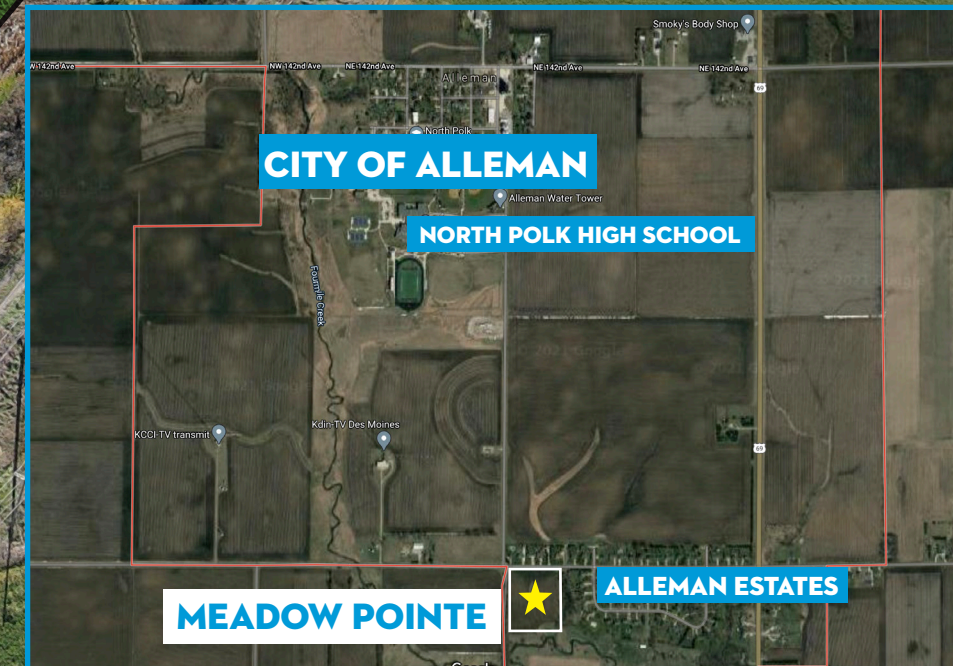

Meadow Pointe

ALLEMAN, IA

VICINITY MAP

- Only 10 minutes away from Hyvee & Delaware Ave in Ankeny (Target, Walmart, a variety of retail strips & restaurants, etc).
- North Polk School District

LOTS AVAILABLE FALL 2021 | RESERVE YOUR LOT NOW!