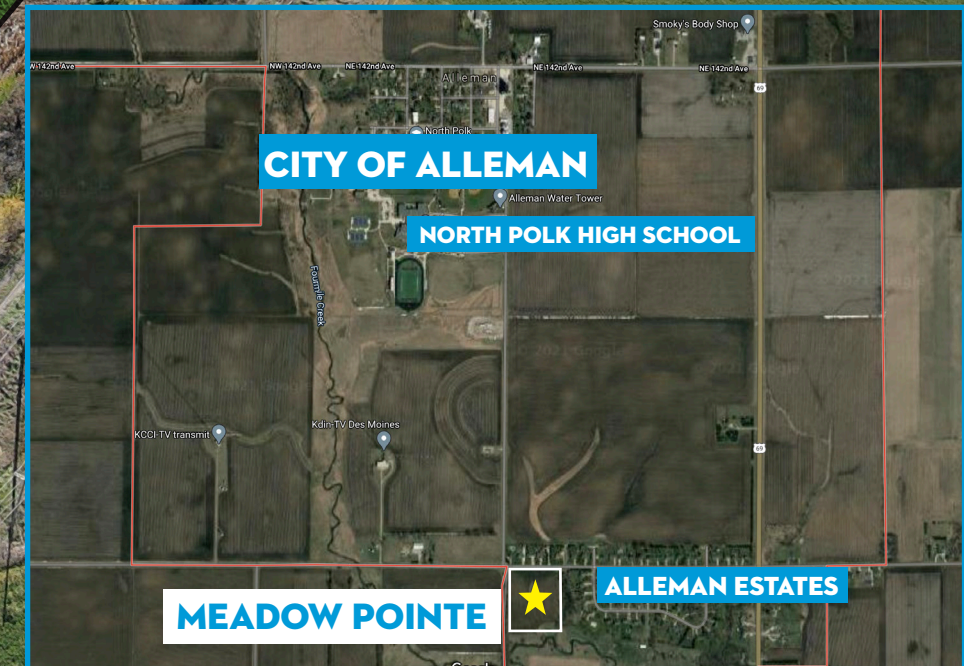

# Meadow Pointe

ALLEMAN, IA

NE 134th Ave

## VICINITY MAP

- Only 10 minutes away from Hyvee & Delaware Ave in Ankeny (Target, Walmart, a variety of retail strips & restaurants, etc).
- North Polk School District

**LOTS AVAILABLE FALL 2021 | RESERVE YOUR LOT NOW!**