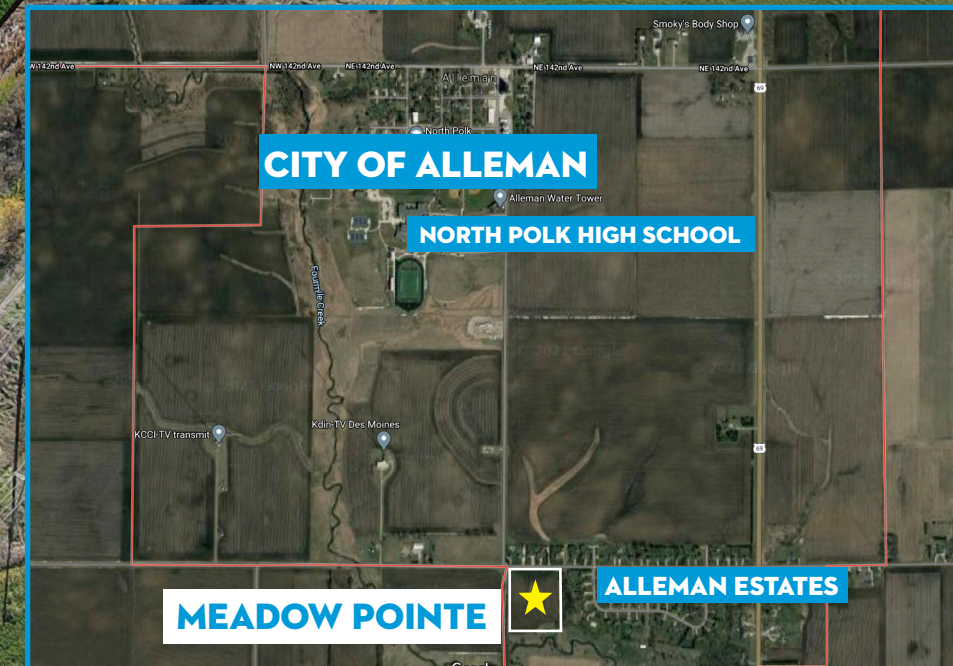

Meadow Pointe

ALLEMAN, IA

NE 134th Ave

VICINITY MAP

- Only 10 minutes away from Hyvee & Delaware Ave in Ankeny (Target, Walmart, a variety of retail strips & restaurants, etc).
- North Polk School District