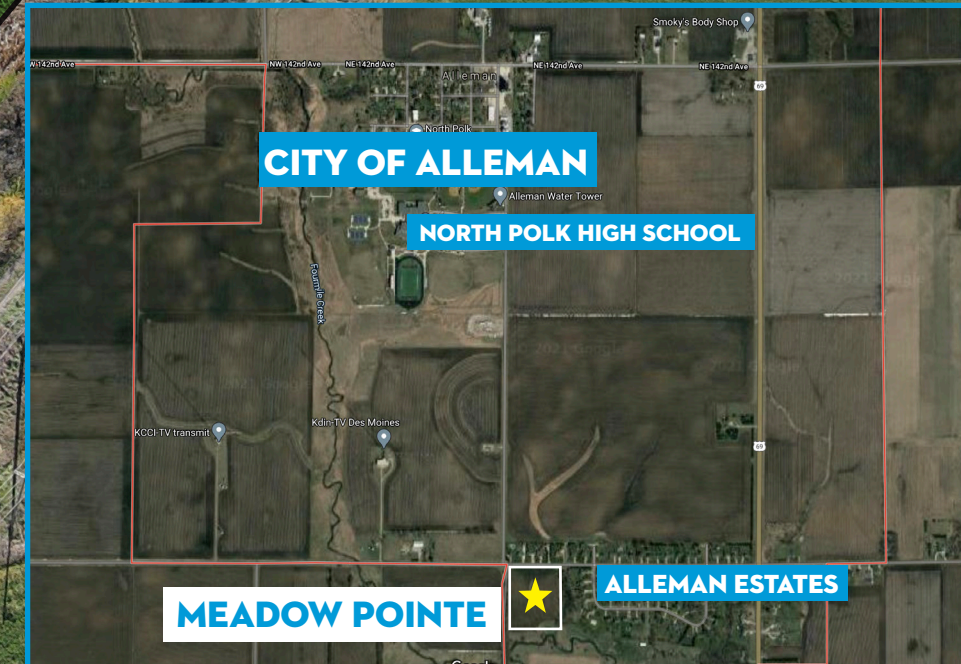

Meadow Pointe

ALLEMAN, IA

VICINITY MAP

- Only 10 minutes away from Hyvee & Delaware Ave in Ankeny (Target, Walmart, a variety of retail strips & restaurants, etc).
- North Polk School District

LOTS AVAILABLE FALL 2021 | RESERVE YOUR LOT NOW!