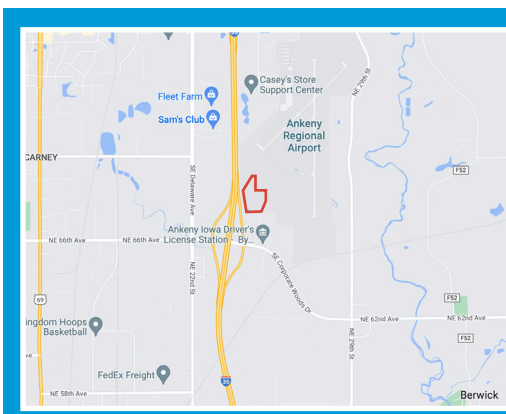

INDUSTRIAL GROUND

ANKENY, IA

LOCAL MAP

Property Details

- Price negotiable
- Located in Ankeny
- 16 acres
- Industrial ground
- Easy access on & off I-35

BJ Stokesbary
515-520-7851
bj@atirealty.com

Licensed to sell Real Estate in Iowa

ACCESS MAP