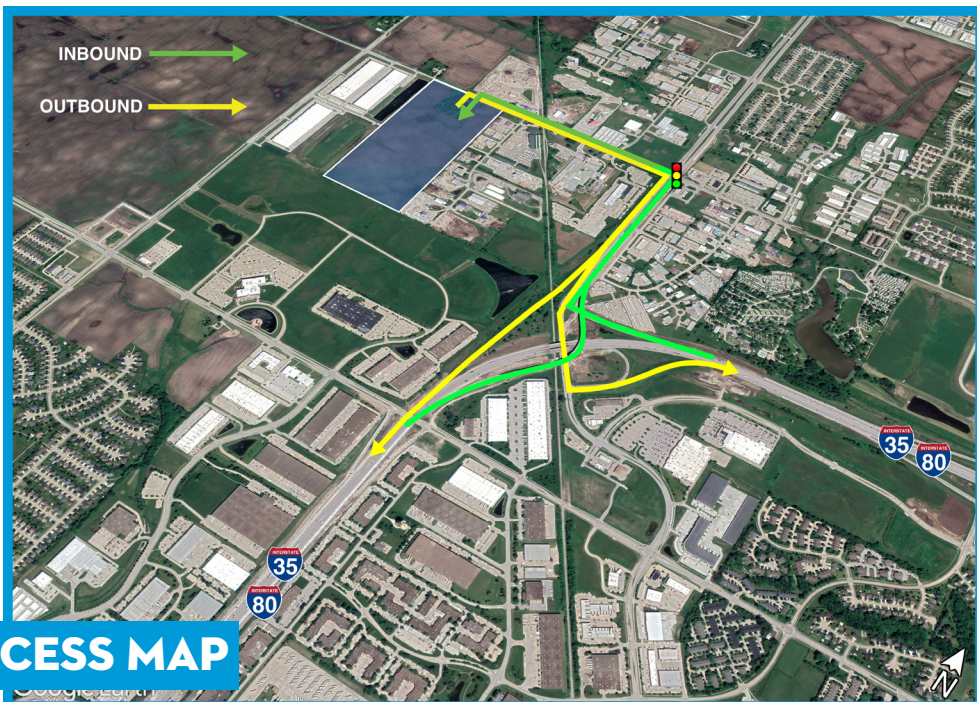

RIDER LOGISTICS CENTER

GRIMES, IA

Property Details

- Price negotiable
- Located in Grimes
- 80 acres
- Industrial ground
- Easy access on & off I-35/80

BJ Stokesbary
515-520-7851
bj@atirealty.com

Licensed to sell Real Estate in Iowa