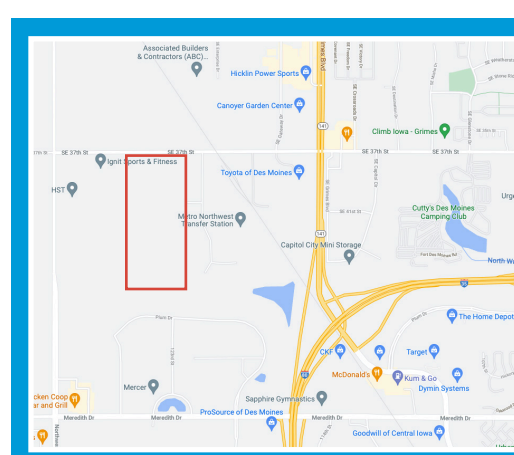

RIDER LOGISTICS CENTER

GRIMES, IA

Property Details

- Price negotiable
- Located in Grimes
- 80 acres
- Industrial ground
- Easy access on & off I-35/80

BJ Stokesbary
515-520-7851
bj@atirealty.com

Licensed to sell Real Estate in Iowa